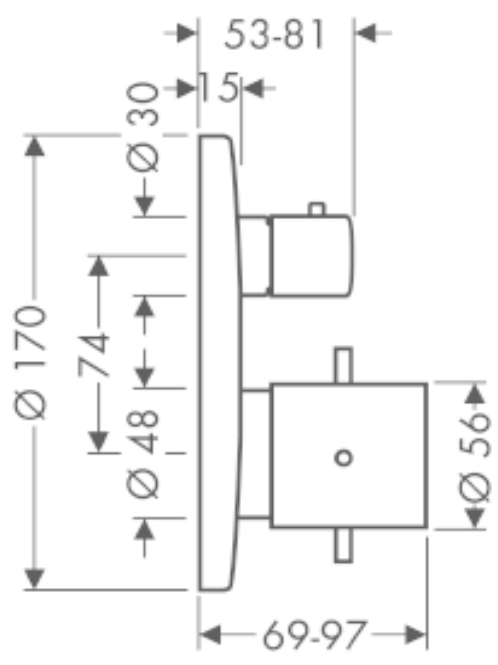

SPECIFICATION SHEET - fittings

BRAND:	AXOR®	Product Photo:
ORIGIN:	Germany	
SERIES:	PHILIPPE STARCK	
PRODUCT DESCRIPTION:	Finish set thermostatic + shut-off + diverter • flow rate: 26 l/min	
MODEL No.	10720.000	
FINISH/COLOUR:	Chrome-plated	
DIMENSIONS:	Ø170mm	
OPTIONAL MATCHING PARTS:		

Technical Informations:

REMINDER: Pipe flushing must be done before faucets are installed. Failure to do so voids the warranty.
Do not use cleaners containing abrasive cleansers, ammonia, bleach, acids, waxes, alcohol, solvents or other products not recommended for chrome.
All information is for reference only, installation shall always be based on the actual product delivered.