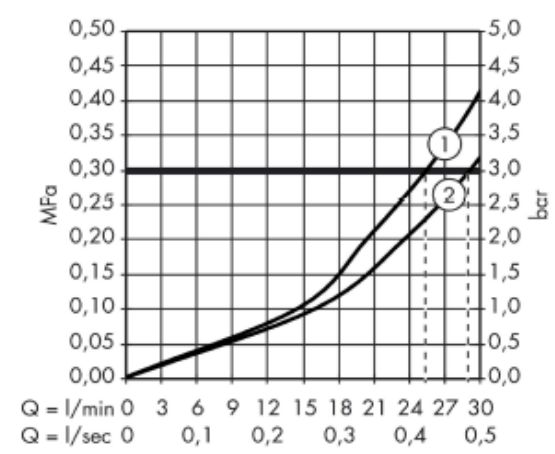

SPECIFICATION SHEET - fittings

BRAND:	AXOR®	Product Photo:
ORIGIN:	Germany	
SERIES:	PHILIPPE STARCK	
PRODUCT DESCRIPTION:	Finish set thermostatic + shut-off + diverter • flow rate: 26 l/min	
MODEL No.	10720.000	
FINISH/COLOUR:	Chrome-plated	
DIMENSIONS:	Ø170mm	
OPTIONAL MATCHING PARTS:		

Technical Informations:

REMINDER: Pipe flushing must be done before faucets are installed. Failure to do so voids the warranty.
Do not use cleaners containing abrasive cleansers, ammonia, bleach, acids, waxes, alcohol, solvents or other products not recommended for chrome.
All information is for reference only, installation shall always be based on the actual product delivered.