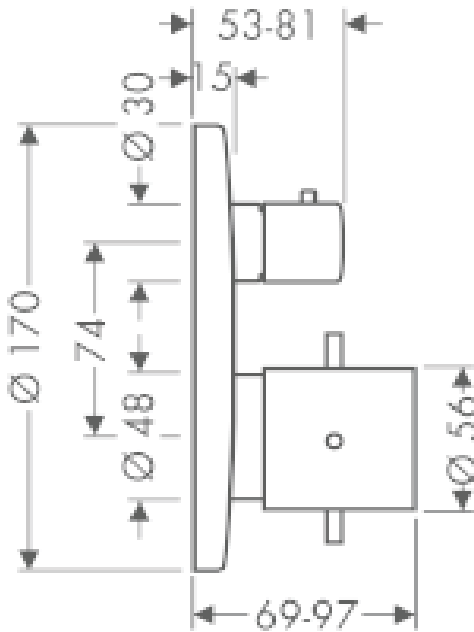

SPECIFICATION SHEET - fittings

BRAND:	AXOR®	Product Photo:
ORIGIN:	Germany	
SERIES:	PHILIPPE STARCK	
PRODUCT DESCRIPTION:	Finish set thermostatic + shut-off • flow rate: 26 l/min	
MODEL No.	10700.000	
FINISH/COLOUR:	Chrome-plated	
DIMENSIONS:		
OPTIONAL MATCHING PARTS:		

Technical Informations:

REMINDER:	Pipe flushing must be done before faucets are installed. Failure to do so voids the warranty. Do not use cleaners containing abrasive cleansers, ammonia, bleach, acids, waxes, alcohol, solvents or other products not recommended for chrome. All information is for reference only, installation shall always be based on the actual product delivered.