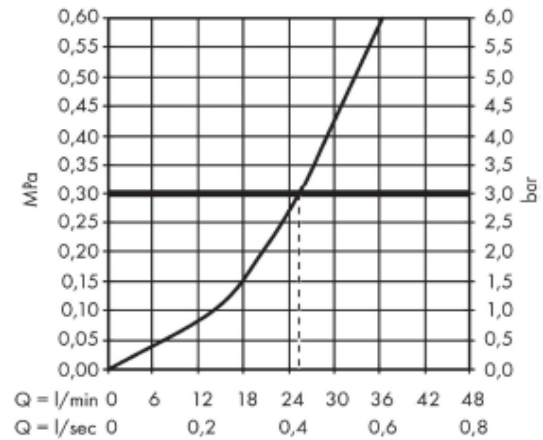

SPECIFICATION SHEET - fittings

BRAND:	AXOR®	Product Photo:
ORIGIN:	Germany	
SERIES:	PHILIPPE STARCK	
PRODUCT DESCRIPTION:	Finish set thermostatic + shut-off • flow rate: 26 l/min	
MODEL No.	10700.000	
FINISH/COLOUR:	Chrome-plated	
DIMENSIONS:		
OPTIONAL MATCHING PARTS:		

Technical Informations:

REMINDER:	Pipe flushing must be done before faucets are installed. Failure to do so voids the warranty. Do not use cleaners containing abrasive cleansers, ammonia, bleach, acids, waxes, alcohol, solvents or other products not recommended for chrome. All information is for reference only, installation shall always be based on the actual product delivered.