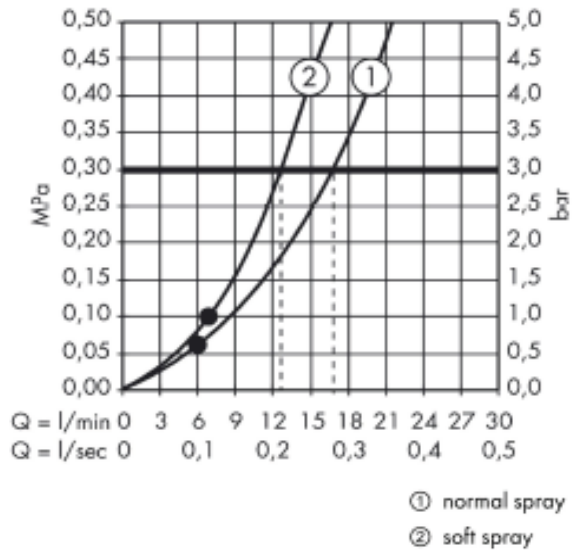

Technical Informations:

REMINDER: Pipe flushing must be done before faucets are installed. Failure to do so voids the warranty.

Do not use cleaners containing abrasive cleansers, ammonia, bleach, acids, waxes, alcohol, solvents or other products not recommended for chrome.

All information is for reference only, installation shall always be based on the actual product delivered.