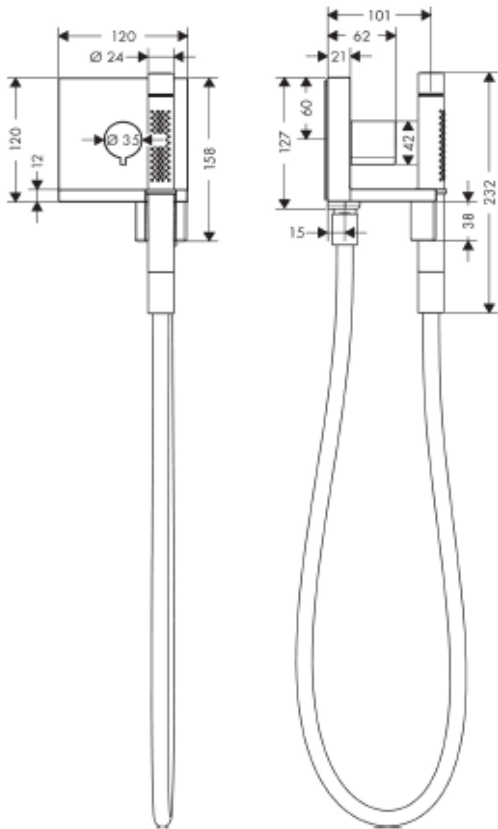

Technical Informations:

REMINDER: Pipe flushing must be done before faucets are installed. Failure to do so voids the warranty.

Do not use cleaners containing abrasive cleansers, ammonia, bleach, acids, waxes, alcohol, solvents or other products not recommended for chrome.

All information is for reference only, installation shall always be based on the actual product delivered.