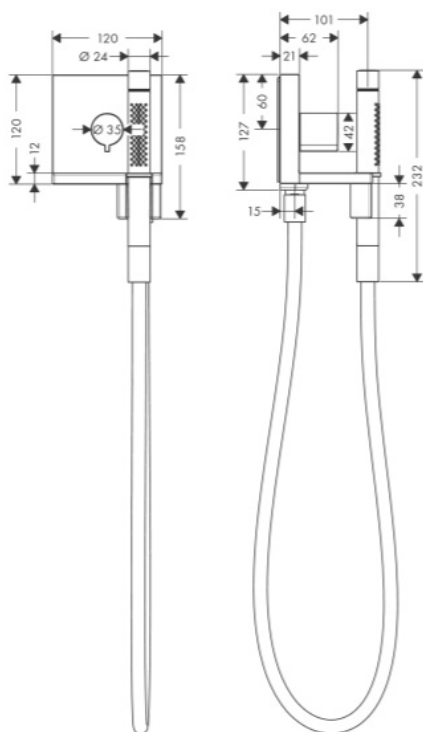

Brand : Axor, Germany  
 Name : ShowerSolutions Hand Shower Module 120/120  
 Item Code : 10651.000  
 Designer : Philippe Starck  
 Color / Finish : Chrome  
 Dimensions :

**Product info:**

- consists of: shut-off valve, hand shower module, baton hand shower, shower hose
- hose nut: for shower hoses with cylindrical nut on both sides
- connection type: DN15
- with non-return valve

**Add-ons :**

- 1 x 10650.180 basic set for handshower module