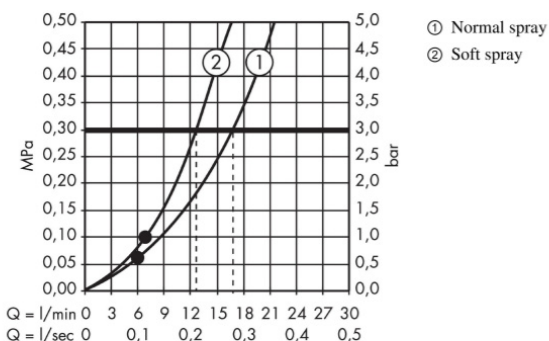

Flowchart

The consumption was measured in combination with the appropriate fittings (thermostat/mixer/ in-wall valve) to reflect actual application in practice.

Flushing of pipe must be done before fittings are installed. Failure to do so voids the warranty.

Follow cleaning instructions and avoid using any harmful chemicals.

All information is for reference only. Installation shall always be based on the specs provided with actual delivered items.

For more info, visit www.kuysen.com