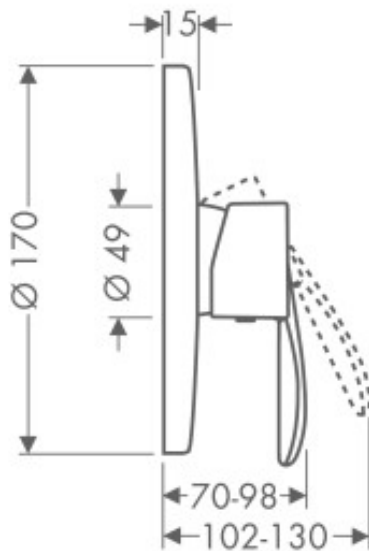

Brand : Axor, Germany
 Name : Starck Classic Single Lever Shower Mixer
 Item Code : 10615.000
 Designer : Philippe Starck
 Color / Finish : Chrome
 Dimensions :

Product info:

- 1 function
- flow rate at 3 bar: 29,3 l/min
- ceramic cartridge
- min. operating pressure: 1 bar
- max. operating pressure: 10 bar
- temperature limitation adjustable
- suitable for continuous flow water heaters

Add-ons :

- 1 x 01800.180 universal ibox
- 1 x 97759.000 coupling set

Flowchart

Flushing of pipe must be done before fittings are installed. Failure to do so voids the warranty.

Follow cleaning instructions and avoid using any harmful chemicals.