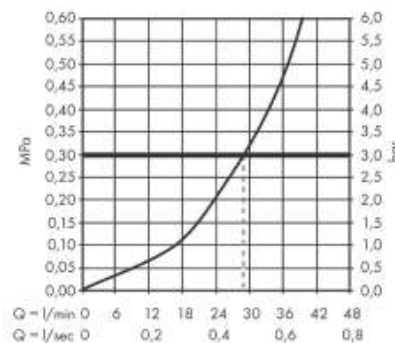

Flowchart

Flushing of pipe must be done before fittings are installed. Failure to do so voids the warranty.

Follow cleaning instructions and avoid using any harmful chemicals.

All information is for reference only. Installation shall always be based on the specs provided with actual delivered items.

For more info, visit www.kuysen.com