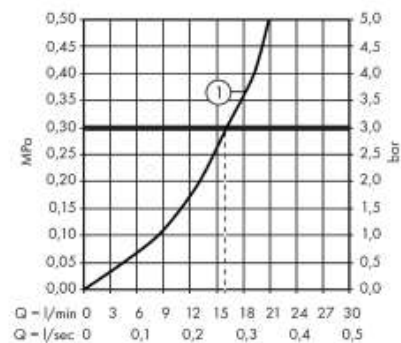

Flowchart

Shower outlet with 1B-resistance

Flushing of pipe must be done before fittings are installed. Failure to do so voids the warranty.

Follow cleaning instructions and avoid using any harmful chemicals.

All information is for reference only. Installation shall always be based on the specs provided with actual delivered items.

For more info, visit www.kuysen.com