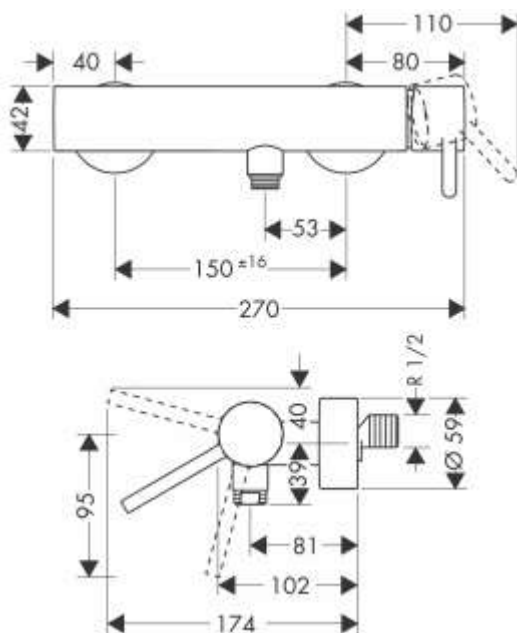

Brand : Axor, Germany
 Name : Starck Classic Single Lever Shower Mixer
 Item Code : 10611.000
 Designer : Philippe Starck
 Color / Finish : Chrome
 Dimensions :

Product info:

- 1 function
- connection type: s-shaped connections
- center distance: 150 ± 16 mm
- flow rate at 3 bar: 28 l/min
- flow rate of hand shower at 3 bar: 16 l/min
- ceramic cartridge
- min. operating pressure: 1 bar
- max. operating pressure: 10 bar
- temperature limitation adjustable
- non-return valve
- suitable for continuous flow water heaters