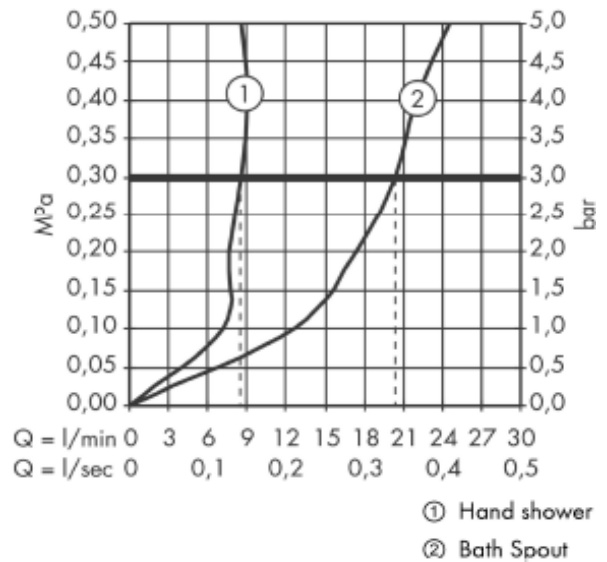

Technical Informations:

REMINDER:	Pipe flushing must be done before faucets are installed. Failure to do so voids the warranty.
	Do not use cleaners containing abrasive cleansers, ammonia, bleach, acids, waxes, alcohol, solvents or other products not recommended for chrome.
	All information is for reference only, installation shall always be based on the actual product delivered.