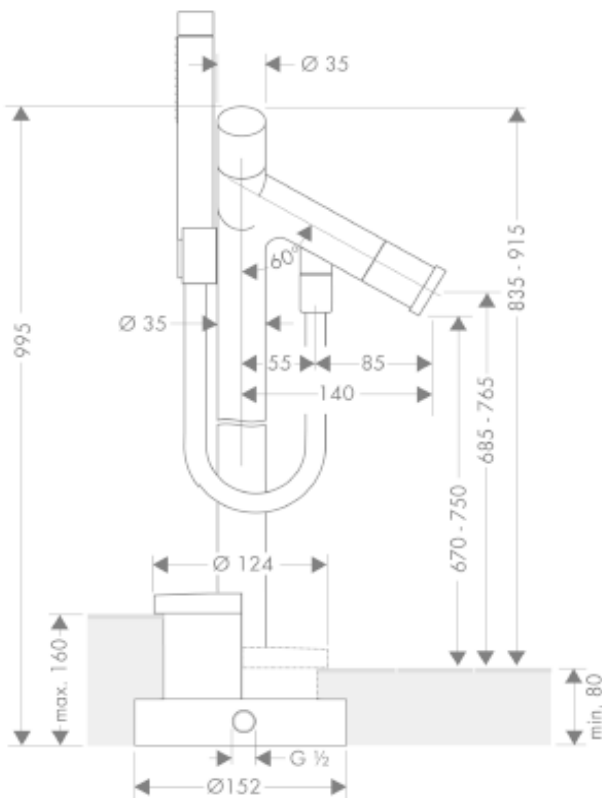

Technical Informations:

REMINDER:	Pipe flushing must be done before faucets are installed. Failure to do so voids the warranty.
	Do not use cleaners containing abrasive cleansers, ammonia, bleach, acids, waxes, alcohol, solvents or other products not recommended for chrome.
	All information is for reference only, installation shall always be based on the actual product delivered.