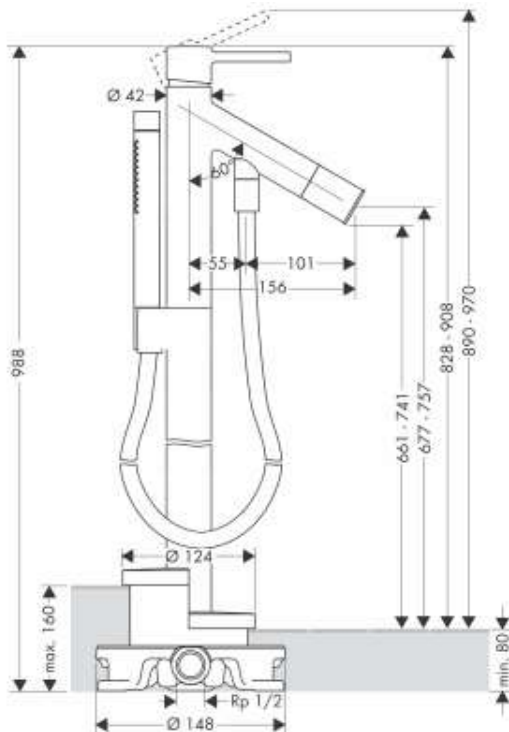

Brand : Axor, Germany
 Name : Starck Classic Single Lever Bath Mixer Floor-standing
 Item Code : 10456.000
 Designer : Philippe Starck
 Color / Finish : Chrome
 Dimensions :

Product info:

- consists of: single lever bath mixer floor standing, baton hand shower, shower holder
- projection 156 mm
- spray type mixer: normal spray
- spray type hand shower: Rain, Mono
- flow rate at 3 bar: 18 l/min
- flow rate for bath spout at 3 bar: 18 l/min
- flow rate of hand shower at 3 bar: 15 l/min
- min. operating pressure: 1 bar / max. 10 bar
- temperature limitation adjustable
- diverter with automatic resetting
- non-return valve
- suitable for continuous flow water heaters

Add-ons :

- 1 x 10452.180 basic set for bath mixer floor standing

Technology

Flowchart

The consumption was measured in combination with the appropriate fittings (thermostat/mixer/ in-wall valve) to reflect actual application in practice.