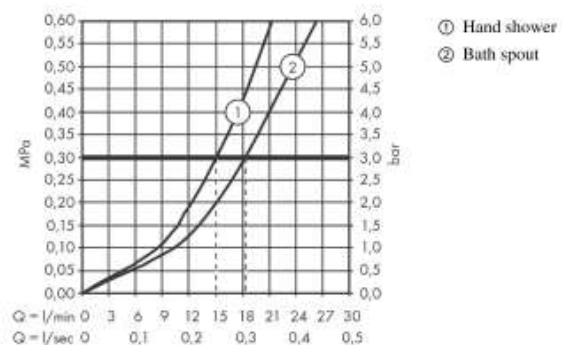

Brand : Axor, Germany
 Name : Starck Classic Single Lever Bath Mixer Floor-standing
 Item Code : 10456.000
 Designer : Philippe Starck
 Color / Finish : Chrome
 Dimensions :

Product info:

- consists of: single lever bath mixer floor standing, baton hand shower, shower holder
- projection 156 mm
- spray type mixer: normal spray
- spray type hand shower: Rain, Mono
- flow rate at 3 bar: 18 l/min
- flow rate for bath spout at 3 bar: 18 l/min
- flow rate of hand shower at 3 bar: 15 l/min
- min. operating pressure: 1 bar / max. 10 bar
- temperature limitation adjustable
- diverter with automatic resetting
- non-return valve
- suitable for continuous flow water heaters

Add-ons :

- 1 x 10452.180 basic set for bath mixer floor standing

Technology

Flowchart

The consumption was measured in combination with the appropriate fittings (thermostat/mixer/ in-wall valve) to reflect actual application in practice.