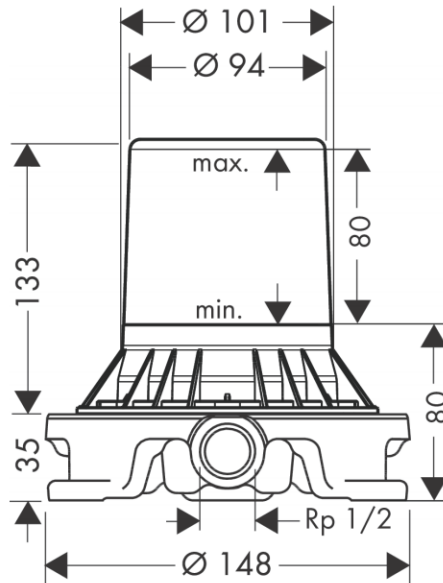

Brand : HANSGROHE, Germany
 Name : Basic set for mixers floor-standing
 Item Code : 10452.180
 Designer : Hansgrohe
 Color / Finish :
 Dimensions : Overall (LxWxH in cm)
 Ø14.8x 13.3cm

Product info:

- for mounting on unfinished floor
- suitable for single lever bath mixer, single lever basin mixer and bath spout floor-standing