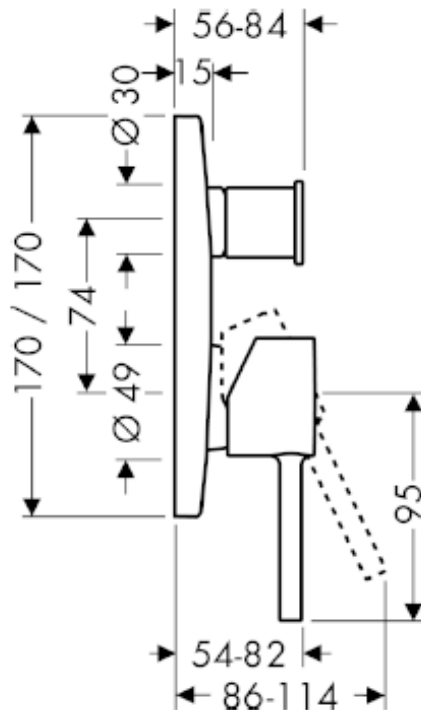

Technical Informations:

REMINDER: Pipe flushing must be done before faucets are installed. Failure to do so voids the warranty.
Do not use cleaners containing abrasive cleansers, ammonia, bleach, acids, waxes, alcohol, solvents or other products not recommended for chrome.
All information is for reference only, installation shall always be based on the actual product delivered.