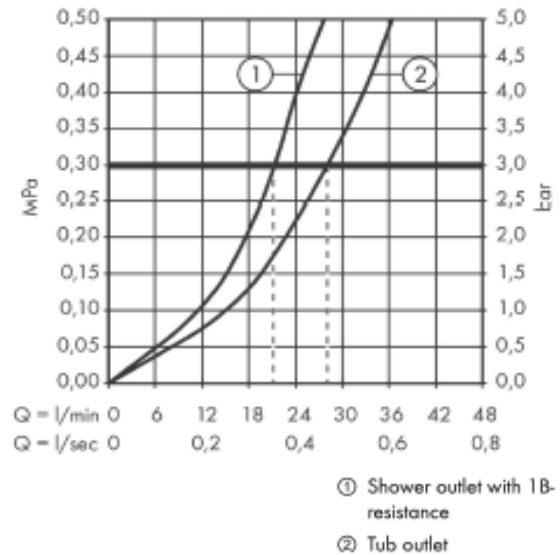

Technical Informations:

REMINDER: Pipe flushing must be done before faucets are installed. Failure to do so voids the warranty.
Do not use cleaners containing abrasive cleansers, ammonia, bleach, acids, waxes, alcohol, solvents or other products not recommended for chrome.
All information is for reference only, installation shall always be based on the actual product delivered.