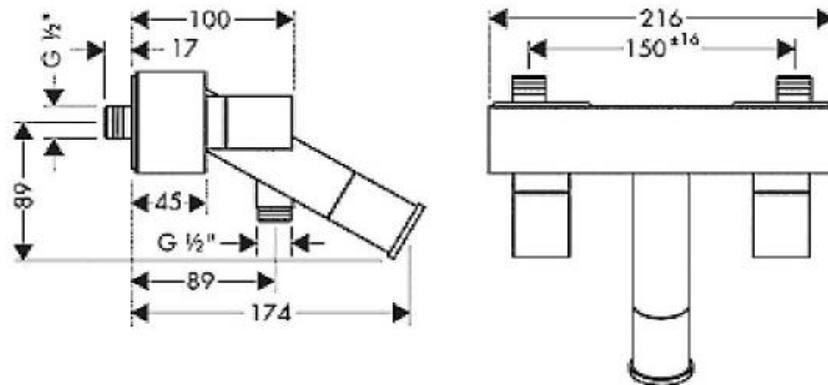

SPECIFICATION SHEET - fittings

BRAND:	AXOR®	Product Photo:
ORIGIN:	Germany	
SERIES:	PHILIPPE STARCK	
PRODUCT DESCRIPTION:	Exposed 2handled bath/shower mixer • automatic diverter • flow rate: 22 l/min	
MODEL No.	10430.000	
FINISH/COLOUR:	Chrome-plated	
DIMENSIONS:	216mm W 174mm spout projection	
OPTIONAL MATCHING PARTS:		

Technical Informations:

REMINDER:	Pipe flushing must be done before faucets are installed. Failure to do so voids the warranty. Do not use cleaners containing abrasive cleansers, ammonia, bleach, acids, waxes, alcohol, solvents or other products not recommended for chrome. All information is for reference only, installation shall always be based on the actual product delivered.