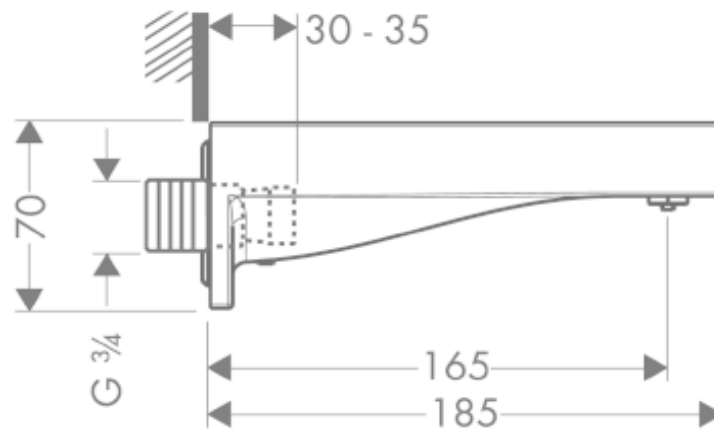

SPECIFICATION SHEET - fittings

BRAND:	AXOR®	Product Photo:
ORIGIN:	Germany	
SERIES:	STARCK X	
PRODUCT DESCRIPTION:	Bath spout 3/4" • flow rate: 22 l/min • spray type: wide flood jet	
MODEL No.	10426.000	
FINISH/COLOUR:	Chrome-plated	
DIMENSIONS:	185mm L 165mm spout projection	
OPTIONAL MATCHING PARTS:		

Technical Informations:

REMINDER:	Pipe flushing must be done before faucets are installed. Failure to do so voids the warranty. Do not use cleaners containing abrasive cleansers, ammonia, bleach, acids, waxes, alcohol, solvents or other products not recommended for chrome. All information is for reference only, installation shall always be based on the actual product delivered.