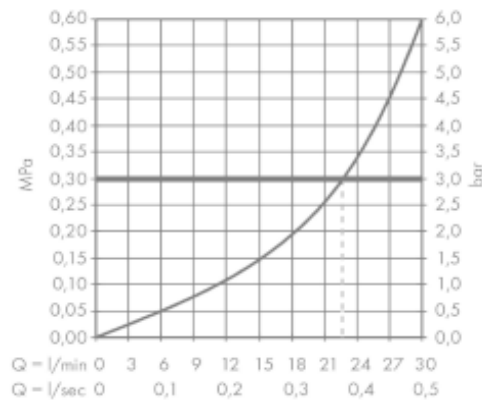

SPECIFICATION SHEET - fittings

BRAND:	AXOR®	Product Photo:
ORIGIN:	Germany	
SERIES:	STARCK X	
PRODUCT DESCRIPTION:	Bath spout 3/4" • flow rate: 22 l/min • spray type: wide flood jet	
MODEL No.	10426.000	
FINISH/COLOUR:	Chrome-plated	
DIMENSIONS:	185mm L 165mm spout projection	
OPTIONAL MATCHING PARTS:		

Technical Informations:

REMINDER:	Pipe flushing must be done before faucets are installed. Failure to do so voids the warranty. Do not use cleaners containing abrasive cleansers, ammonia, bleach, acids, waxes, alcohol, solvents or other products not recommended for chrome. All information is for reference only, installation shall always be based on the actual product delivered.