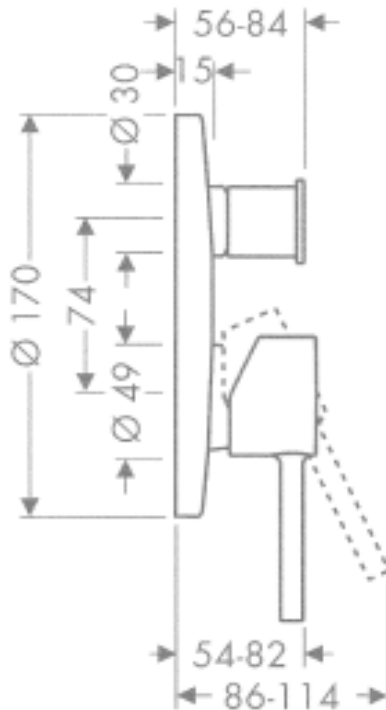

SPECIFICATION SHEET - fittings

BRAND:	AXOR®	Product Photo:
ORIGIN:	Germany	
SERIES:	PHILIPPE STARCK	
PRODUCT DESCRIPTION:	Puro finish set • flow rate: 26 l/min	
MODEL No.	10416.000	
FINISH/COLOUR:	Chrome-plated	
DIMENSIONS:	Ø170mm	
OPTIONAL MATCHING PARTS:		

Technical Informations:

REMINDER:	Pipe flushing must be done before faucets are installed. Failure to do so voids the warranty.
	Do not use cleaners containing abrasive cleansers, ammonia, bleach, acids, waxes, alcohol, solvents or other products not recommended for chrome.
	All information is for reference only, installation shall always be based on the actual product delivered.