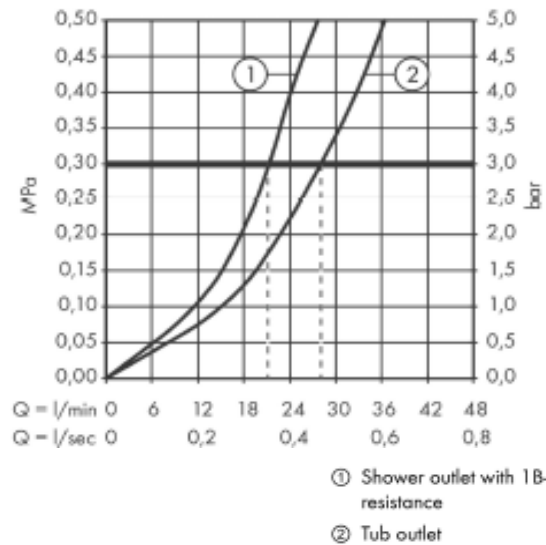

SPECIFICATION SHEET - fittings

BRAND:	AXOR®	Product Photo:
ORIGIN:	Germany	
SERIES:	PHILIPPE STARCK	
PRODUCT DESCRIPTION:	Puro finish set • flow rate: 26 l/min	
MODEL No.	10416.000	
FINISH/COLOUR:	Chrome-plated	
DIMENSIONS:	Ø170mm	
OPTIONAL MATCHING PARTS:		

Technical Informations:

REMINDER:	Pipe flushing must be done before faucets are installed. Failure to do so voids the warranty.
	Do not use cleaners containing abrasive cleansers, ammonia, bleach, acids, waxes, alcohol, solvents or other products not recommended for chrome.
	All information is for reference only, installation shall always be based on the actual product delivered.