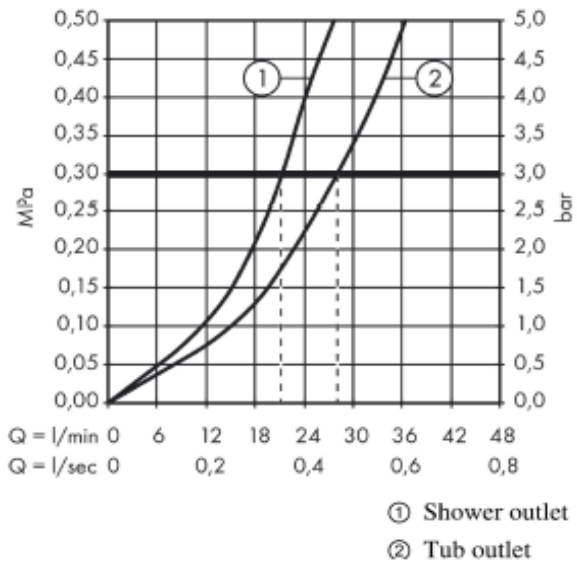

SPECIFICATION SHEET - fittings

BRAND:	AXOR®	Product Photo:
ORIGIN:	Germany	
SERIES:	PHILIPPE STARCK	
PRODUCT DESCRIPTION:	Finish set bath/shower	
MODEL No.	10415.000	
FINISH/COLOUR:	Chrome-plated	
DIMENSIONS:	Ø170mm	
OPTIONAL MATCHING PARTS:		

Technical Informations:

REMINDER:	Pipe flushing must be done before faucets are installed. Failure to do so voids the warranty.
	Do not use cleaners containing abrasive cleansers, ammonia, bleach, acids, waxes, alcohol, solvents or other products not recommended for chrome.
	All information is for reference only, installation shall always be based on the actual product delivered.