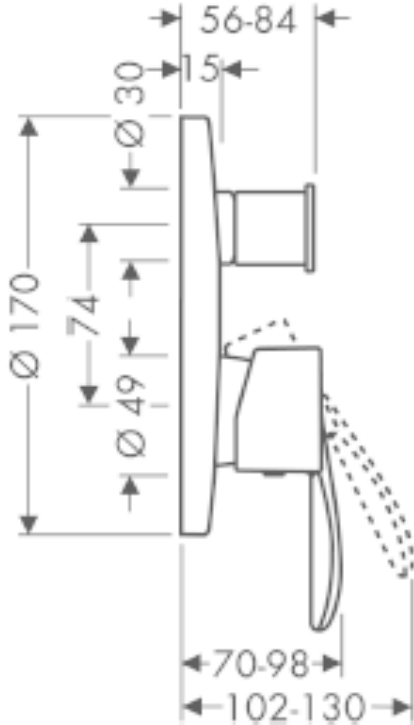

SPECIFICATION SHEET - fittings

BRAND:	AXOR®	Product Photo:
ORIGIN:	Germany	
SERIES:	PHILIPPE STARCK	
PRODUCT DESCRIPTION:	Finish set bath/shower	
MODEL No.	10415.000	
FINISH/COLOUR:	Chrome-plated	
DIMENSIONS:	Ø170mm	
OPTIONAL MATCHING PARTS:		

Technical Informations:

REMINDER:	Pipe flushing must be done before faucets are installed. Failure to do so voids the warranty.
	Do not use cleaners containing abrasive cleansers, ammonia, bleach, acids, waxes, alcohol, solvents or other products not recommended for chrome.
	All information is for reference only, installation shall always be based on the actual product delivered.