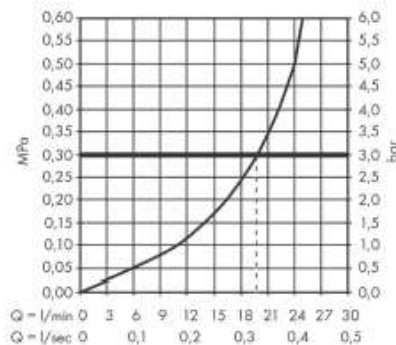

Technology

Flowchart