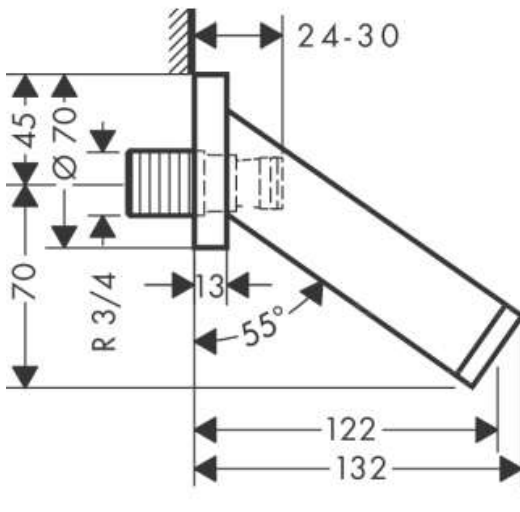

Brand : Axor, Germany  
 Name : Starck Classic Bath Spout  
 Item Code : 10410.000  
 Designer : Philippe Starck  
 Color / Finish : Chrome  
 Dimensions :

**Product info:**

- projection 122 mm
- flow rate: 20 l/min
- connection dimension: device connection DN20
- spray type: normal spray