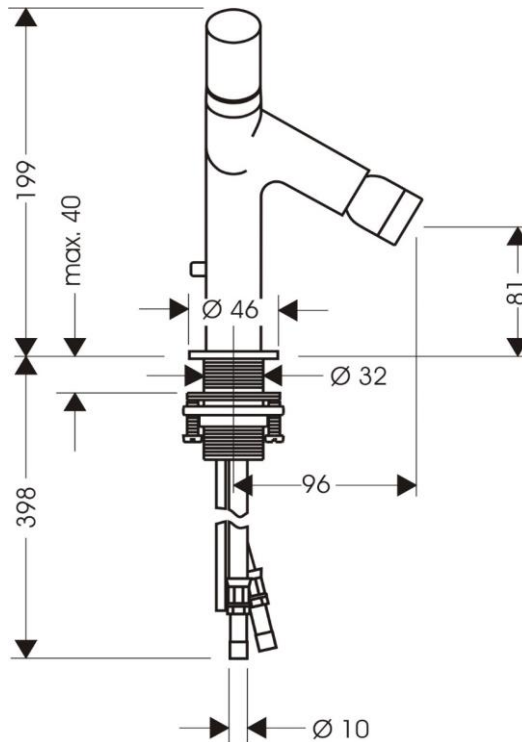

SPECIFICATION SHEET - fittings

BRAND:	AXOR®	Product Photo:
ORIGIN:	Germany	
SERIES:	PHILIPPE STARCK	
PRODUCT DESCRIPTION:	2handled bidet mixer • with pop-up waste set G 1 ¼"	
MODEL No.	10230.000	
FINISH/COLOUR:	Chrome-plated	
DIMENSIONS:	199mm height 96mm spout projection	
OPTIONAL MATCHING PARTS:	2x angle valve ½"x10mm	

Technical Informations:

REMINDER:	Pipe flushing must be done before faucets are installed. Failure to do so voids the warranty. Do not use cleaners containing abrasive cleansers, ammonia, bleach, acids, waxes, alcohol, solvents or other products not recommended for chrome. All information is for reference only, installation shall always be based on the actual product delivered.