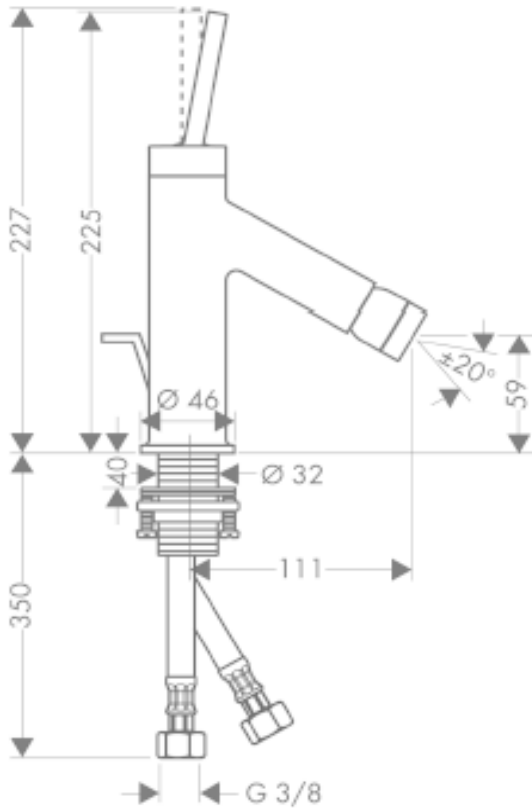

Technical Informations:

REMINDER: Pipe flushing must be done before faucets are installed. Failure to do so voids the warranty.
Do not use cleaners containing abrasive cleansers, ammonia, bleach, acids, waxes, alcohol, solvents or other products not recommended for chrome.
All information is for reference only, installation shall always be based on the actual product delivered.