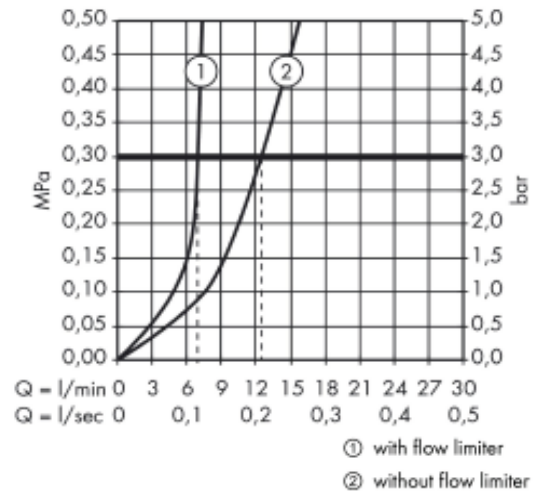

Technical Informations:

REMINDER: Pipe flushing must be done before faucets are installed. Failure to do so voids the warranty.
Do not use cleaners containing abrasive cleansers, ammonia, bleach, acids, waxes, alcohol, solvents or other products not recommended for chrome.
All information is for reference only, installation shall always be based on the actual product delivered.