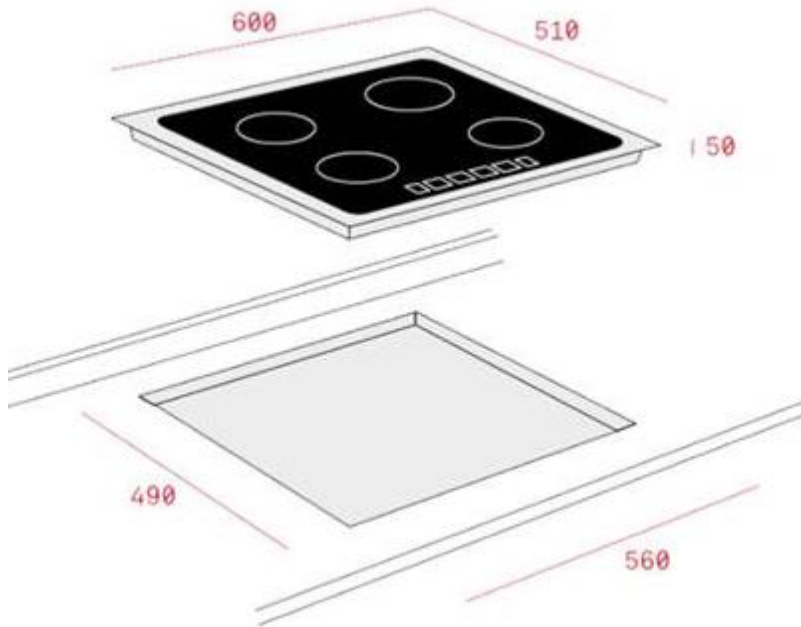

Brand : TEKA, Spain  
 Name : Induction Hobs / Induction Hob with bevelled glass frame IR.6420

Item Code : 1021.0177  
 Color/Finish: Black Cristal / Bevelled Glass  
 Dimensions : Overall (LxWxH in cm)  
 60 x 51 x 5cm

Product info:

- MultiSlider PRO touch control
- Residual heat indicators
- Security blocking and pan detector
- 4 cooking zones:
  - 1 x Ø210mm
  - 2 x Ø180mm
  - 1 x Ø145mm
- Voltage: 220V / 50~60 Hz
- Wattage: 7400 Watt
- Phase: single+grounding

**ATTENTION: Cut hole must be with round corners in order to avoid cracking on the counter-top.**

Follow cleaning instructions and avoid using any harmful chemicals.

All information is for reference only. Installation shall always be based on the specs provided with actual delivered items.