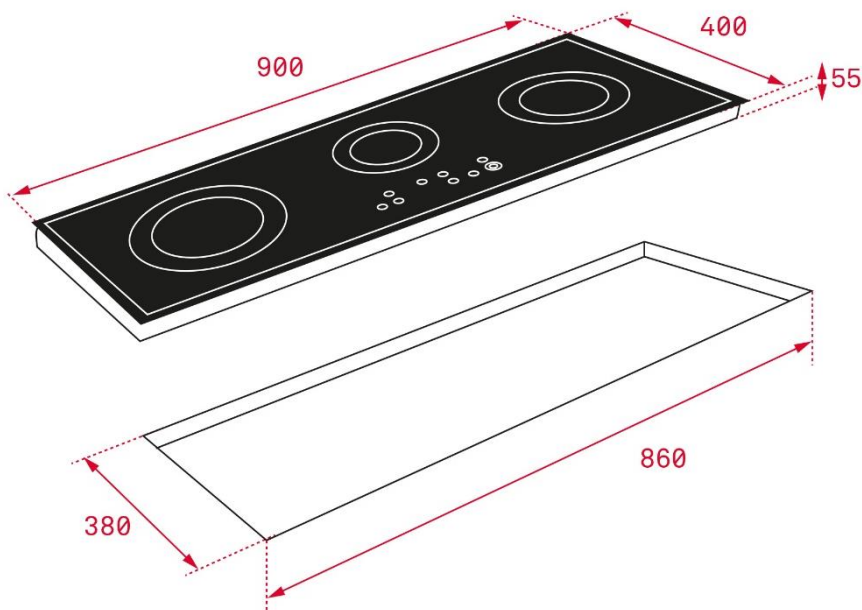

Brand : TEKA, Spain
 Name : Induction Hobs / induction hob with bevelled glass frame IR.9330.HS
 Item Code : 1021.0165
 Color/Finish: Black Bevelled Glass
 Dimensions : Overall (LxWxH in cm)
 90 x 40 x 5.5cm

Product info:

- Touch control slider
- Residual heat indicators
- Security blocking and pan detector
- 3 cooking zones:
 - 1 x Ø180/280mm
 - 1 x Ø210mm
 - 1 x Ø145mm
- Voltage: 230V / 50~60 Hz
- Wattage: 7400 Watt
- Phase: single+grounding