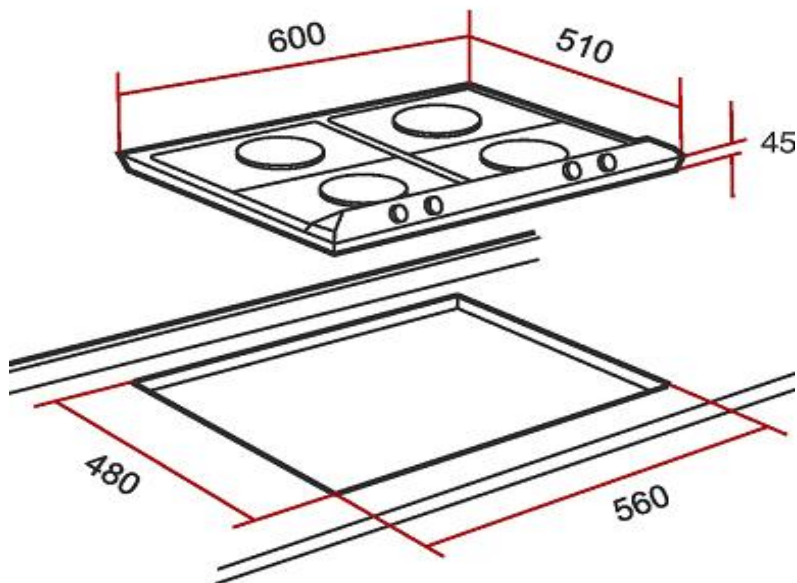

Brand : TEKA, Spain
Name : Built-in gas/Electric hob
EM/60.3G.1P.AI.AL.TR.CI

Item Code : 1020.9640
Color / Finish: Inox Steel
Dimensions : Overall (LxWxH in cm)
60 x 51 x 4.5cm

Product info:

- With Grid options: Cast iron or enameled
 - Metal looking frontal knobs
 - Auto-ignition
 - Auto-lock safety device
 - 4 cooking zones:
 - 1 triple ring gas burner (3.8 kw)
 - 1 semi-fast burner (1.75 kW)
 - 1 auxiliary burner (1 kW)
 - 1 electric plate 145 mm Ø (1.5 kW)
 - Gas typology : LPG
 - Max. nominal power : 1500 W
 - Voltage: 220V / 50~60 Hz
 - Phase: single+grounding
- Add-ons: Hob Lid (Optional)