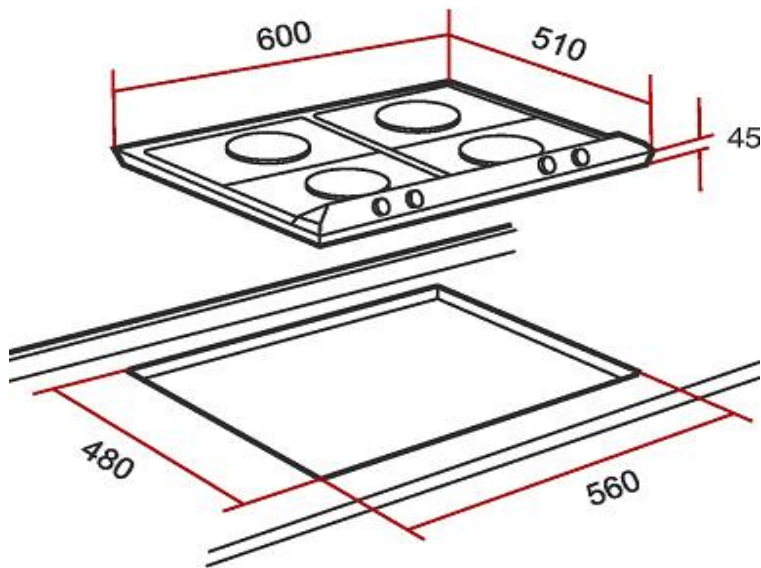

Brand : TEKA, Spain
Name : GAS HOBS / Built-in gas hob
EM/60.4G.AI.AL.CI

Item Code : 1020.9607
Color/Finish: Inox Steel
Dimensions : Overall (LxWxH in cm)
60 x 51 x 4.5cm

Product info:

- Stainless Steel with Cast iron grids
- Metal looking frontal knobs
- Auto-ignition and Auto-lock safety device
- 4 cooking zones:
 - 1 triple ring burner (3.8 kW)
 - 1 fast burner (3 kW)
 - 1 semi-fast burner (1.4 kW)
 - 1 auxiliary burner (1 kW)
- Gas typology: LPG
- Voltage: 220V / 50~60 Hz
- Wattage: 0.6 Watt
- Phase: single+grounding

ATTENTION: Cut hole must be with round corners in order to avoid cracking on the counter-top.

Follow cleaning instructions and avoid using any harmful chemicals.

All information is for reference only. Installation shall always be based on the specs provided with actual delivered items.