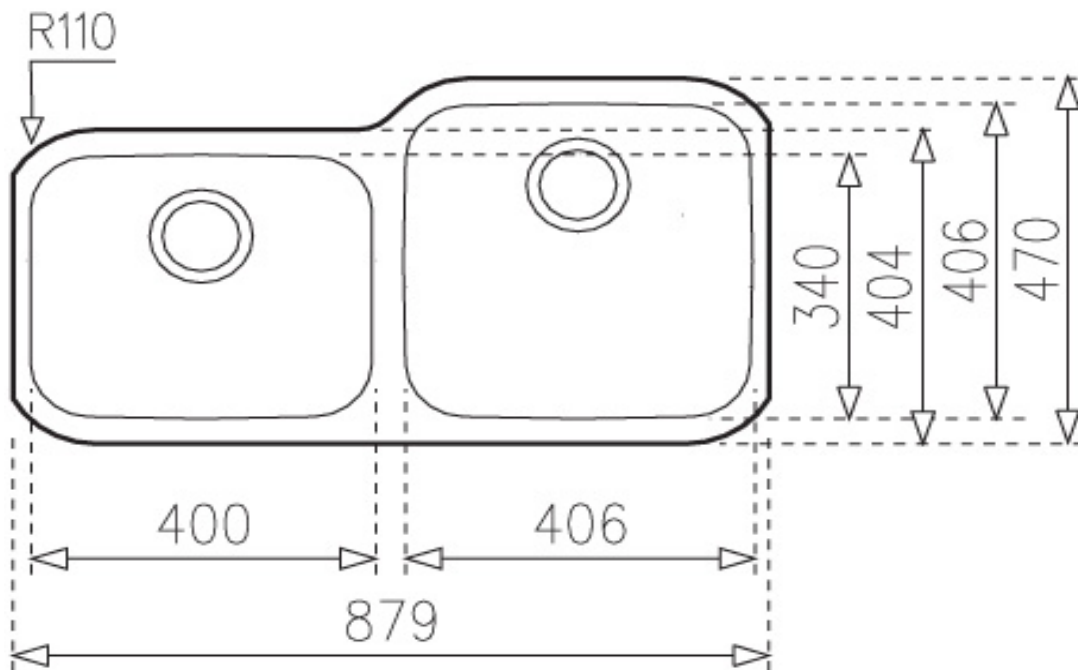

Brand : TEKA, Spain
 Name : Undermount / Stainless Steel
 Double Bowl Undermount Kitchen
 Sink, BE.2B.880R

Item Code : 1012.5027
 Color/ Finish: Polished
 Dimensions : Overall (wxh): 880 x 470 mm

Product info:

- double bowl size: 406 x 406 x 180mm,
400 x 340 x 180 mm
- A1 Waste basket strainer 3½"
- dia. of waste hole: Ø3½"

Add-on:

- PM2 Double sink bottle trap 1½"

Follow cleaning instructions and avoid using any harmful chemicals.