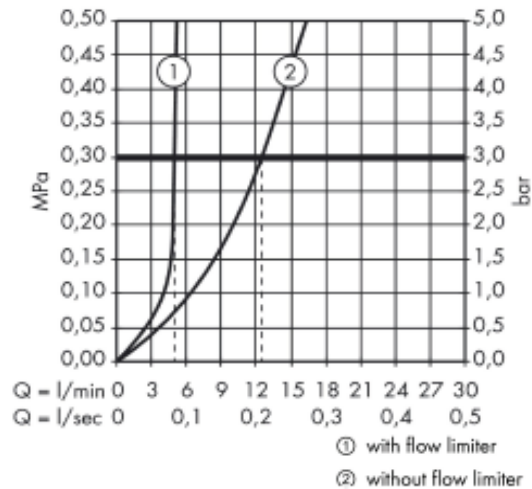

SPECIFICATION SHEET - fittings

BRAND:	AXOR®	Product Photo:
ORIGIN:	Germany	
SERIES:	PHILIPPE STARCK	
PRODUCT DESCRIPTION:	Puro basin mixer • with pop-up waste set G 1 ¼" • ComfortZone 90 • flow rate: 5 l/min	
MODEL No.	10111.000	
FINISH/COLOUR:	Chrome-plated	
DIMENSIONS:	255mm height 112mm spout projection	
OPTIONAL MATCHING PARTS:	2x angle valve ½"x10mm 1x basin waste trap 1¼"	

Technical Informations:

REMINDER:	Pipe flushing must be done before faucets are installed. Failure to do so voids the warranty.
	Do not use cleaners containing abrasive cleansers, ammonia, bleach, acids, waxes, alcohol, solvents or other products not recommended for chrome.
	All information is for reference only, installation shall always be based on the actual product delivered.