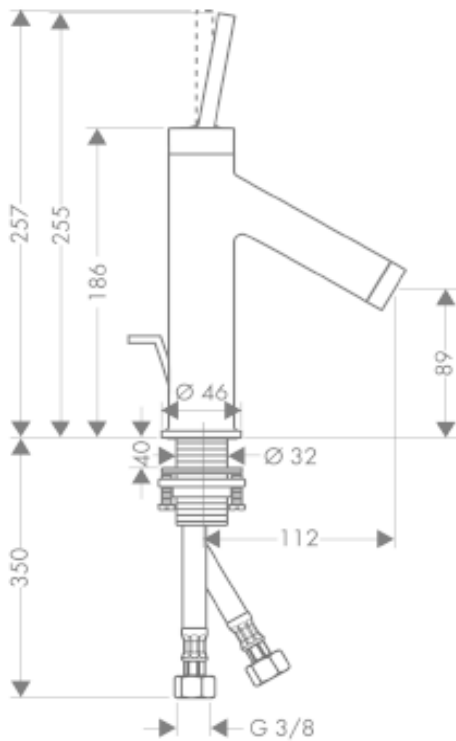

SPECIFICATION SHEET - fittings

BRAND:	AXOR®	Product Photo:
ORIGIN:	Germany	
SERIES:	PHILIPPE STARCK	
PRODUCT DESCRIPTION:	Puro basin mixer • with pop-up waste set G 1 ¼" • ComfortZone 90 • flow rate: 5 l/min	
MODEL No.	10111.000	
FINISH/COLOUR:	Chrome-plated	
DIMENSIONS:	255mm height 112mm spout projection	
OPTIONAL MATCHING PARTS:	2x angle valve ½"x10mm 1x basin waste trap 1¼"	

Technical Informations:

REMINDER:	Pipe flushing must be done before faucets are installed. Failure to do so voids the warranty.
	Do not use cleaners containing abrasive cleansers, ammonia, bleach, acids, waxes, alcohol, solvents or other products not recommended for chrome.
	All information is for reference only, installation shall always be based on the actual product delivered.