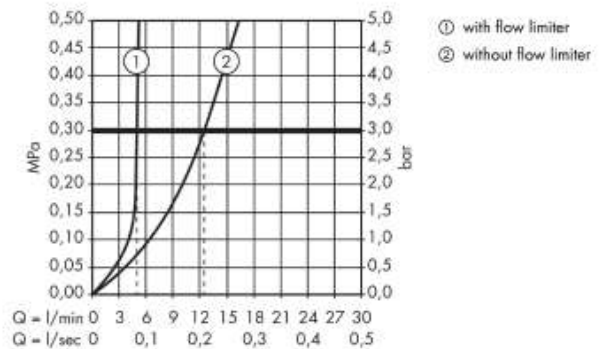

Add-ons :

- 2 x angle valve 1/2 x 3/8 w/ conical nut
- 1 x p-trap

Technology

Flowchart

Flushing of pipe must be done before fittings are installed. Failure to do so voids the warranty.

Follow cleaning instructions and avoid using any harmful chemicals.