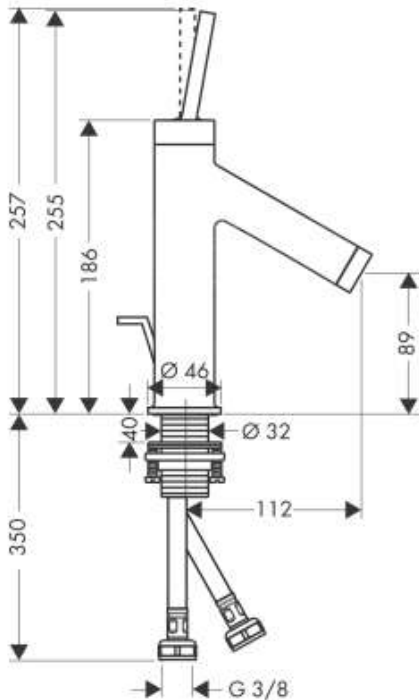

Brand : Axor, Germany
 Name : Starck Classic Single Lever Basin Mixer
 Item Code : 10111.000
 Designer : Philippe Starck
 Color / Finish : Chrome
 Dimensions :

Product info:

- consists of: single lever basin mixer, pop-up waste set
- ComfortZone 90
- projection 112 mm
- normal spray
- flow rate at 3 bar: 5 l/min
- joystick ceramic cartridge
- suitable for continuous flow water heaters

Add-ons :

- 2 x angle valve 1/2 x 3/8 w/ conical nut
- 1 x p-trap

Technology

Flowchart

Flushing of pipe must be done before fittings are installed. Failure to do so voids the warranty.

Follow cleaning instructions and avoid using any harmful chemicals.