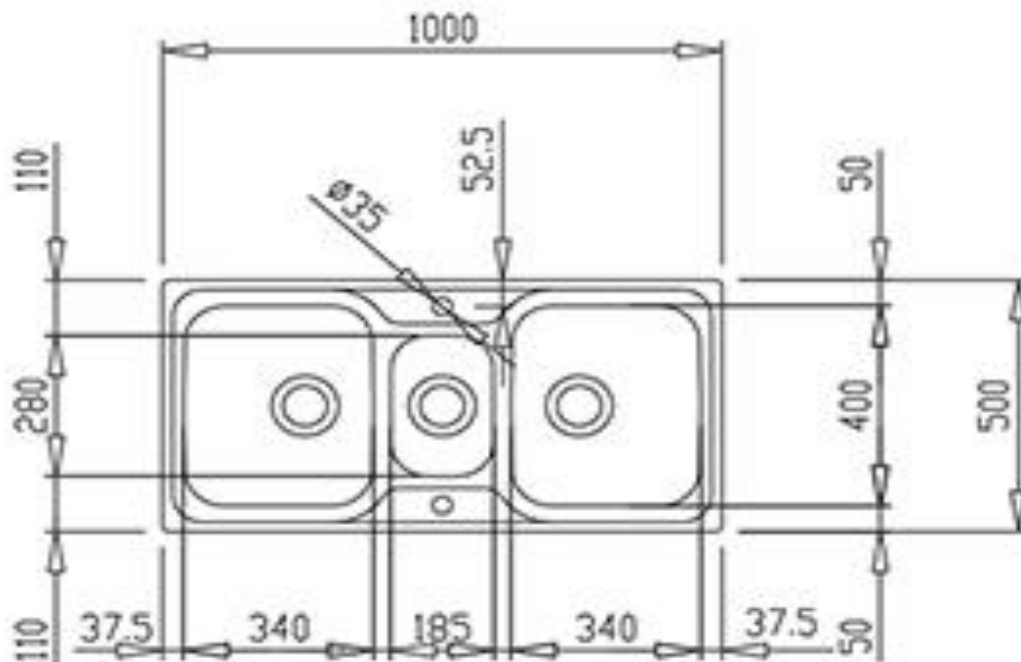

Brand : TEKA, Spain
 Name : Classic / Stainless Steel Inset Kitchen Sink, 1000.500.2.5B
 Item Code : 1011.9080
 Color/ Finish: Polished
 Dimensions : Overall (w x h): 1000 X 500mm

Product info:

- double bowl size: 2x(340 x 400 x 196 mm), 185 x 280 x 136 mm
- single tap hole , overflow
- A1 Waste basket strainer 3½"
- dia. of waste hole: Ø3½"

Add-on:

- PM2 Double sink bottle trap 1½"

Follow cleaning instructions and avoid using any harmful chemicals.

All information is for reference only. Installation shall always be based on the specs provided with actual delivered items.