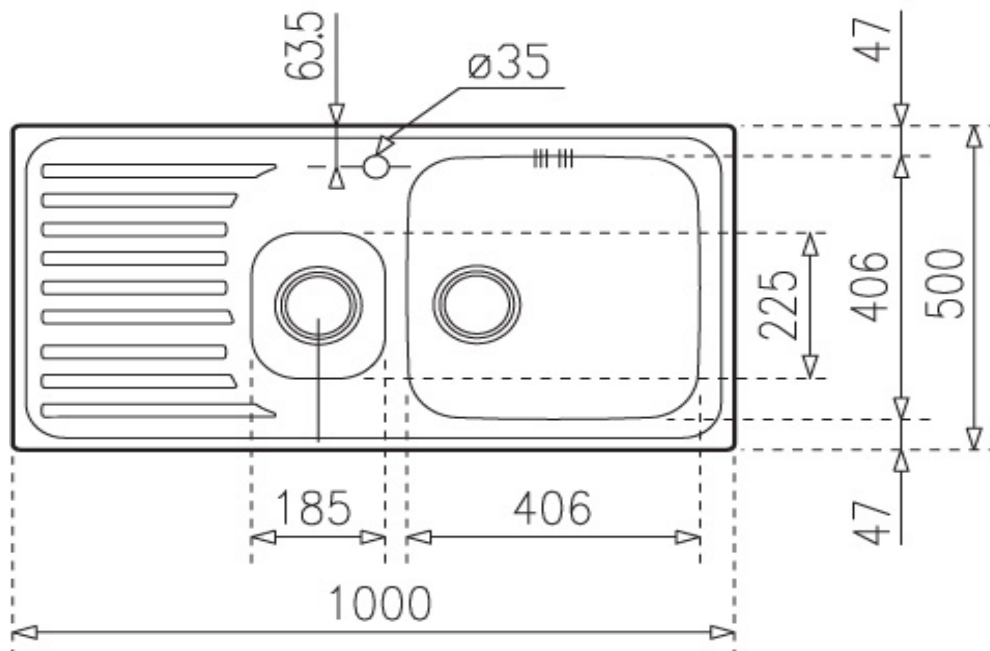

Brand : TEKA, Spain
 Name : Classic / Stainless Steel Inset
 Kitchen Sink, 1000.500.1.5B.1D

Item Code : 1011.9040
 Color/ Finish: Polished
 Dimensions : Overall (w x h): 1000 X 500mm

Product info:

- one and a half bowl size: 406 x 406 x 193mm,
185 x 225 x 138 mm
- single tap hole , left drainboard
- A1 Waste basket strainer 3½"
- dia. of waste hole: Ø3½"

Add-on:

- PA Single sink bottle trap 1½"

Follow cleaning instructions and avoid using any harmful chemicals.

All information is for reference only. Installation shall always be based on the specs provided with actual delivered items.