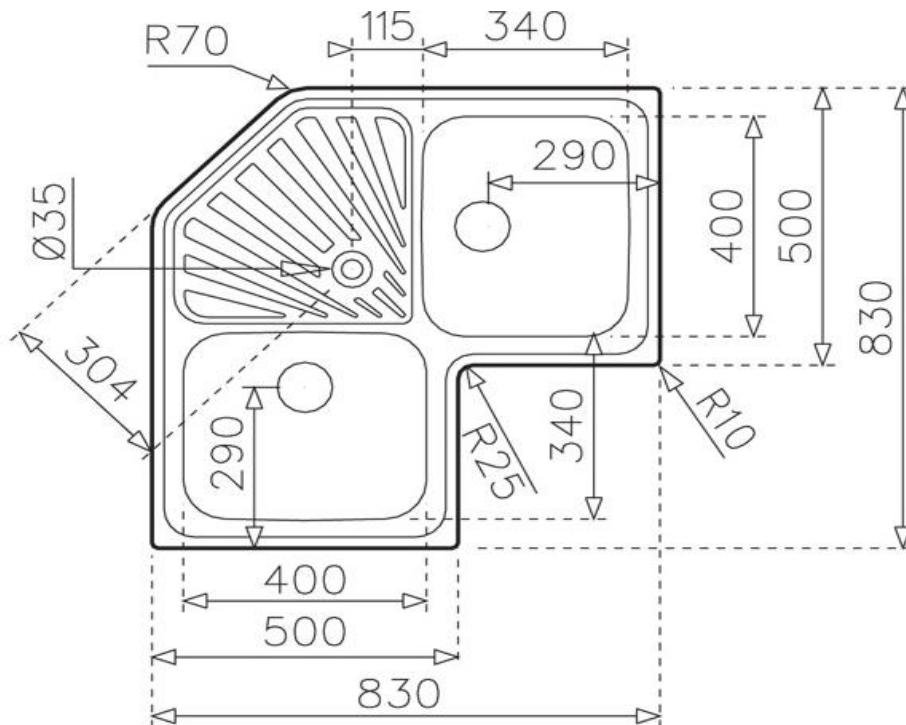

Brand : TEKA, Spain  
 Name : Classic / Stainless Steel Inset Kitchen Sink, ANGULAR.2B  
 Item Code : 1011.8005  
 Color/ Finish: Polished  
 Dimensions : Overall (w x h): 830 x 830mm

**Product info:**

- double bowl size: 340 x 400 x 187 mm
- single tap hole
- A1 Waste basket strainer 3½"
- dia. of waste hole: Ø3½"

**Add-on:**

- 2 pcs PA Single sink bottle trap 1½"

Follow cleaning instructions and avoid using any harmful chemicals.