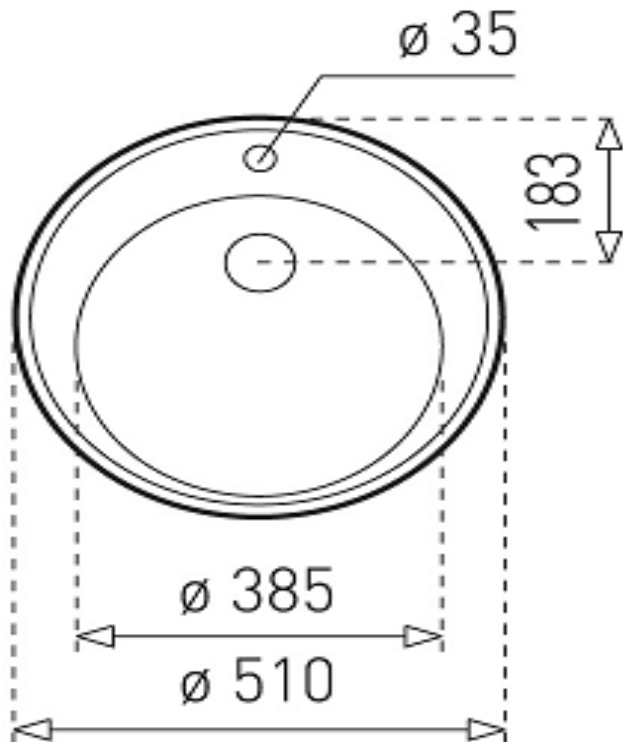

Brand : TEKA, Spain
Name : Esfera / Stainless Steel Single Bowl
Inset Kitchen Sink, 1B

Item Code : 1011.1011
Color/ Finish: Polished
Dimensions : Overall : \varnothing 510 mm

Product info:

- Centrol with:
- single bowl size: 385 X 160 mm
- single tap hole
- A1 Waste basket strainer 3½"

Add-on:

- PA Single sink bottle trap 1½"

Follow cleaning instructions and avoid using any harmful chemicals.

All information is for reference only. Installation shall always be based on the specs provided with actual delivered items.