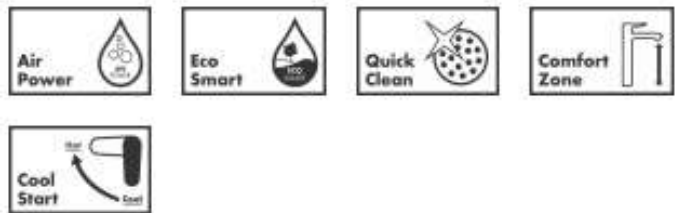

Brand : Axor, Germany  
 Name : Starck Single Lever Basin Mixer 250 for Washbowls  
 Item Code : 10103.000  
 Designer : Philippe Starck  
 Color / Finish : Chrome  
 Dimensions :

**Product info:**

- consists of: single lever basin mixer, non-closing waste set
- ComfortZone 250
- projection 107 mm
- normal spray
- flow rate at 3 bar: 5 l/min
- ceramic cartridge
- temperature limitation adjustable
- suitable for continuous flow water heaters

**Add-ons :**

- 2 x angle valve 1/2 x 3/8 w/ conical nut
- 1 x p-trap

**Technology**

**Flowchart**

Flushing of pipe must be done before fittings are installed. Failure to do so voids the warranty.

Follow cleaning instructions and avoid using any harmful chemicals.