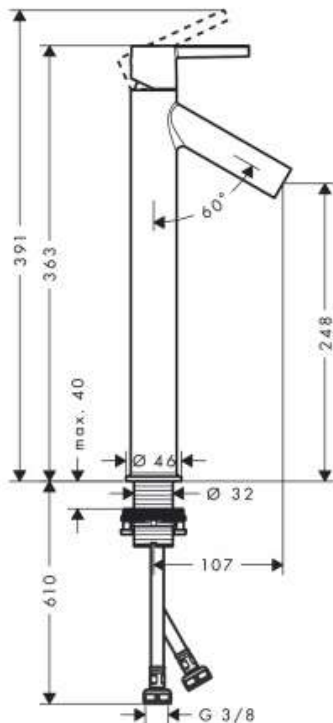

Brand : Axor, Germany  
 Name : Starck Single Lever Basin Mixer 250 for Washbowls  
 Item Code : 10103.000  
 Designer : Philippe Starck  
 Color / Finish : Chrome  
 Dimensions :

**Product info:**

- consists of: single lever basin mixer, non-closing waste set
- ComfortZone 250
- projection 107 mm
- normal spray
- flow rate at 3 bar: 5 l/min
- ceramic cartridge
- temperature limitation adjustable
- suitable for continuous flow water heaters

**Add-ons :**

- 2 x angle valve 1/2 x 3/8 w/ conical nut
- 1 x p-trap

**Technology**

**Flowchart**

Flushing of pipe must be done before fittings are installed. Failure to do so voids the warranty.

Follow cleaning instructions and avoid using any harmful chemicals.