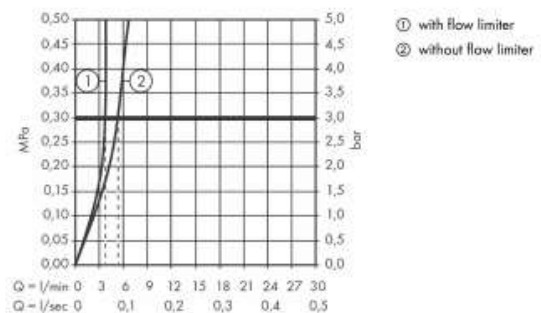

**Add-ons :**

- 2 x angle valve 1/2 x 3/8 w/ conical nut
- 1 x p-trap

**Technology**

**Flowchart**

Flushing of pipe must be done before fittings are installed. Failure to do so voids the warranty.

Follow cleaning instructions and avoid using any harmful chemicals.