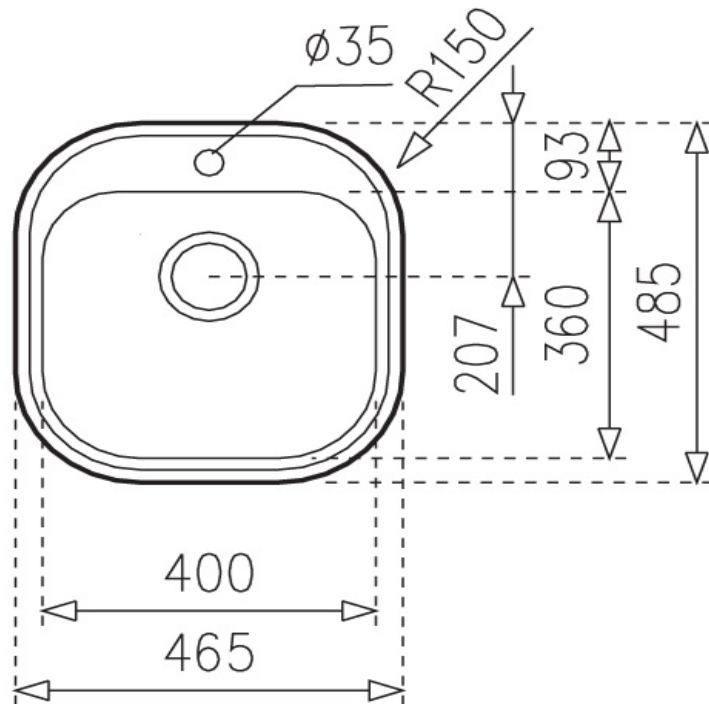

Brand : TEKA, Turkey
 Name : Stylo / Stainless Steel Single Bowl Inset Kitchen Sink, 1B
 Item Code : 1010.7008
 Color/ Finish: Polished
 Dimensions : Overall (w x h): 465 x 485 mm

Product info:

- single bowl size: 400 x 360 x 165 mm
- single tap hole
- A1 Waste basket strainer 3½"

Add-on:

- PA Single sink bottle trap 1½"

Follow cleaning instructions and avoid using any harmful chemicals.

All information is for reference only. Installation shall always be based on the specs provided with actual delivered items.