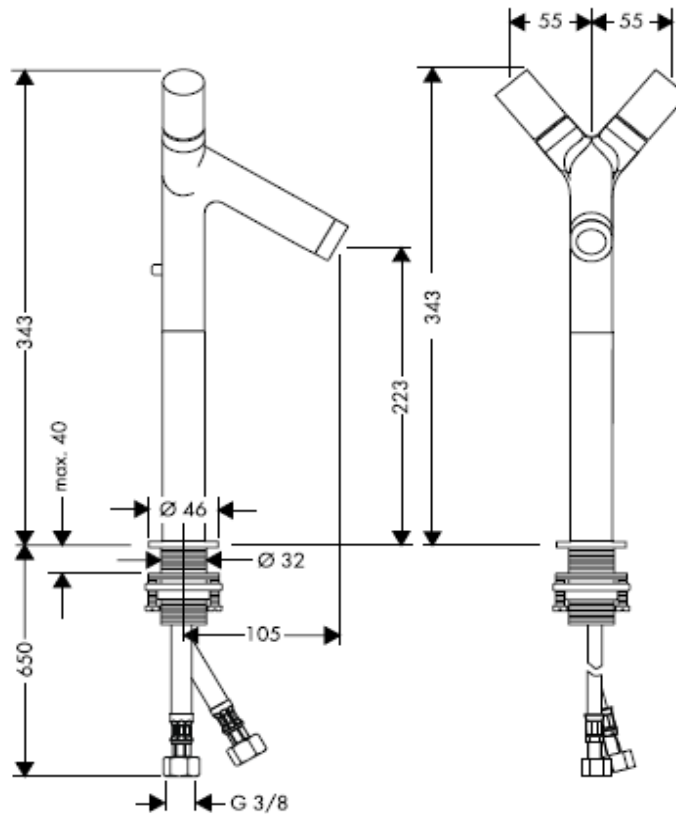

SPECIFICATION SHEET - fittings

BRAND:	AXOR®	Product Photo:
ORIGIN:	Germany	
SERIES:	PHILIPPE STARCK	
PRODUCT DESCRIPTION:	2handled washbowl mixer • with pop-up waste set G 1 ¼"	
MODEL No.	10050.000	
FINISH/COLOUR:	Chrome-plated	
DIMENSIONS:	343mm height 105mm spout projection	
OPTIONAL MATCHING PARTS:	2x angle valve ½"x10mm 1x basin waste trap 1¼"	

Technical Informations:

REMINDER:	Pipe flushing must be done before faucets are installed. Failure to do so voids the warranty. Do not use cleaners containing abrasive cleansers, ammonia, bleach, acids, waxes, alcohol, solvents or other products not recommended for chrome. All information is for reference only, installation shall always be based on the actual product delivered.