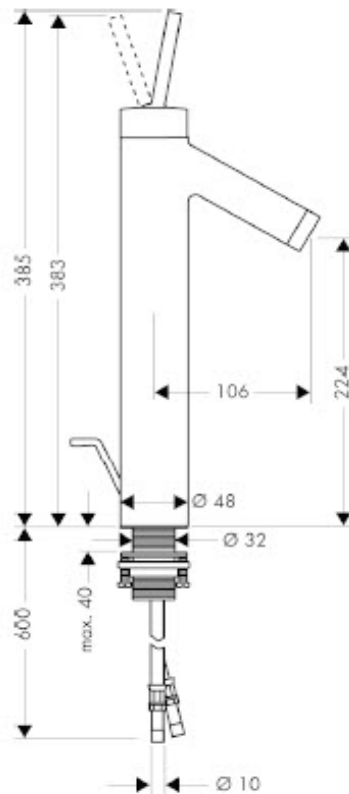

SPECIFICATION SHEET - fittings

BRAND:	AXOR®	Product Photo:
ORIGIN:	Germany	
SERIES:	Starck	
PRODUCT DESCRIPTION:	Single lever tall basin mixer for washbowl • with pop-up waste set G 1 ¼" • flow pressure; 1~5 bar (15~70 psi) • flow rate: 5 l/min	
MODEL No.	10022.000	
FINISH/COLOUR:	Chrome-plated	
DIMENSIONS:	383mm height 106mm spout projection	
OPTIONAL MATCHING PARTS:	2x angle valve ½"x10mm 1x basin waste trap 1¼"	

Technical Informations:

REMINDER:	Pipe flushing must be done before faucets are installed. Failure to do so voids the warranty. Do not use cleaners containing abrasive cleansers, ammonia, bleach, acids, waxes, alcohol, solvents or other products not recommended for chrome. All information is for reference only, installation shall always be based on the actual product delivered.