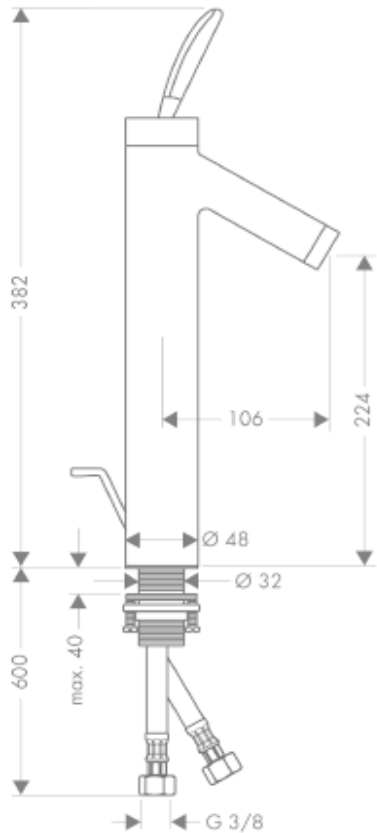

Technical Informations:

REMINDER: Pipe flushing must be done before faucets are installed. Failure to do so voids the warranty.
Do not use cleaners containing abrasive cleansers, ammonia, bleach, acids, waxes, alcohol, solvents or other products not recommended for chrome.
All information is for reference only, installation shall always be based on the actual product delivered.