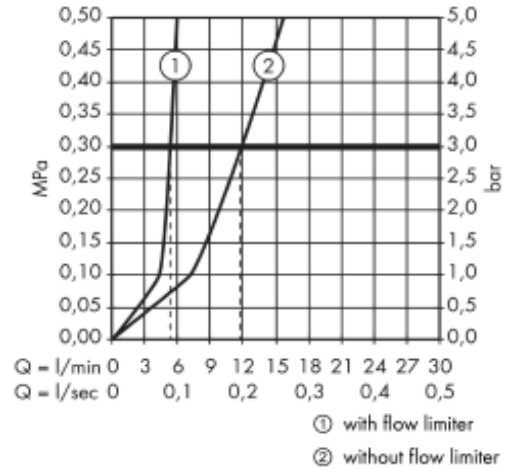

Technical Informations:

REMINDER: Pipe flushing must be done before faucets are installed. Failure to do so voids the warranty.
Do not use cleaners containing abrasive cleansers, ammonia, bleach, acids, waxes, alcohol, solvents or other products not recommended for chrome.
All information is for reference only, installation shall always be based on the actual product delivered.