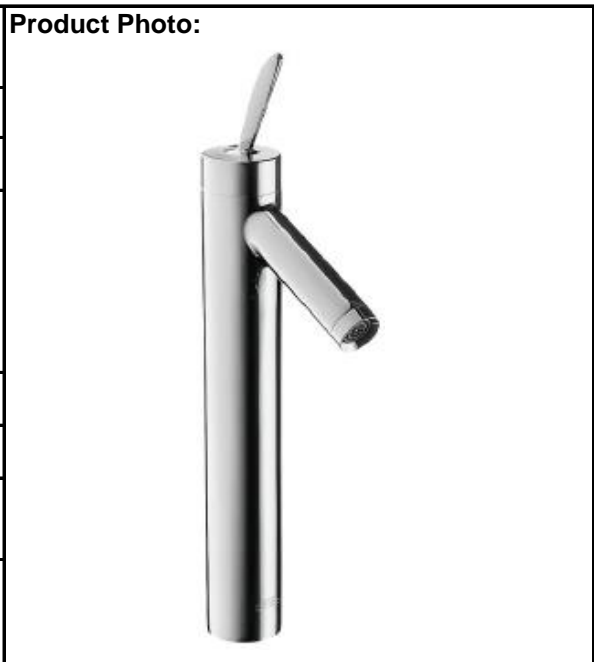

SPECIFICATION SHEET - fittings

BRAND:	AXOR®
ORIGIN:	Germany
SERIES:	PHILIPPE STARCK
PRODUCT DESCRIPTION:	Washbowl mixer • with pop-up waste set G 1 ¼" • ComfortZone 220 • flow rate: 5 l/min
MODEL No.	10020.000
FINISH/COLOUR:	Chrome-plated
DIMENSIONS:	382mm height 106mm spout projection
OPTIONAL MATCHING PARTS:	2x angle valve ½"x10mm 1x basin waste trap 1¼"