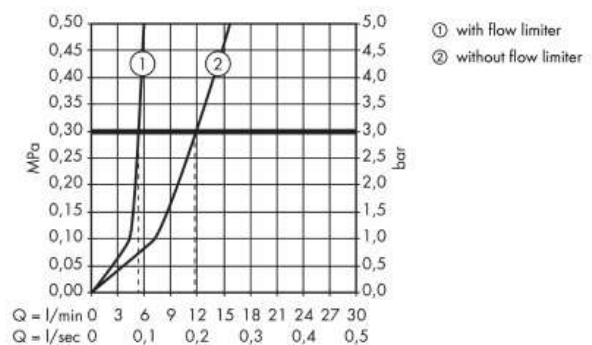

Technology

Flowchart