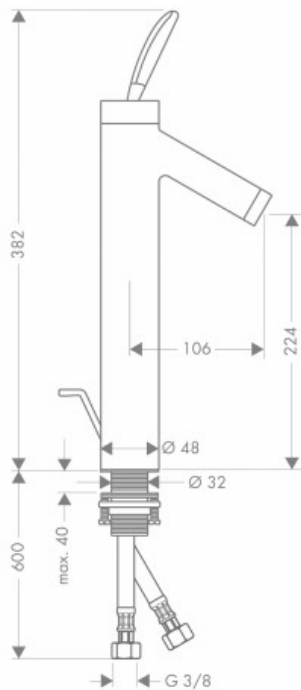

Brand : Axor, Germany  
 Name : Starck Classic Single Lever Basin Mixer 220  
 Item Code : 10020.000  
 Designer : Philippe Starck  
 Color / Finish : Chrome  
 Dimensions :

**Product info:**

- consists of: single lever basin mixer, pop-up waste set
- ComfortZone 220
- projection 106 mm
- normal spray
- flow rate at 3 bar: 5 l/min
- joystick ceramic cartridge
- suitable for continuous flow water heaters

**Add-ons :**

- 2 x angle valve 1/2 x 3/8 w/ conical nut
- 1 x p-trap