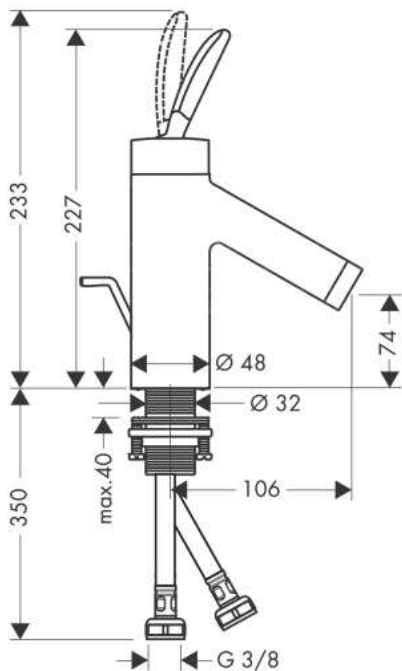

Brand : Axor, Germany
 Name : Starck Classic Single Lever Basin Mixer 70
 Item Code : 10010.000
 Designer : Philippe Starck
 Color / Finish : Chrome
 Dimensions :

Product info:

- consists of: single lever basin mixer, pop-up waste set
- ComfortZone 70
- projection 106 mm
- normal spray
- flow rate at 3 bar: 5 l/min
- joystick ceramic cartridge
- suitable for continuous flow water heaters

Add-ons :

- 2 x angle valve 1/2 x 3/8 w/ conical nut
- 1 x p-trap

Technology

Flowchart

Flushing of pipe must be done before fittings are installed. Failure to do so voids the warranty.

Follow cleaning instructions and avoid using any harmful chemicals.