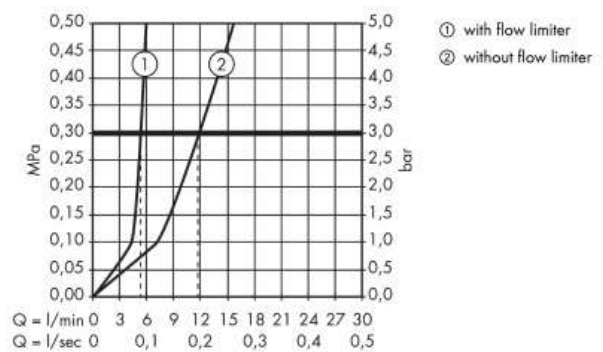

Add-ons :

- 2 x angle valve 1/2 x 3/8 w/ conical nut
- 1 x p-trap

Technology

Flowchart

Flushing of pipe must be done before fittings are installed. Failure to do so voids the warranty.

Follow cleaning instructions and avoid using any harmful chemicals.