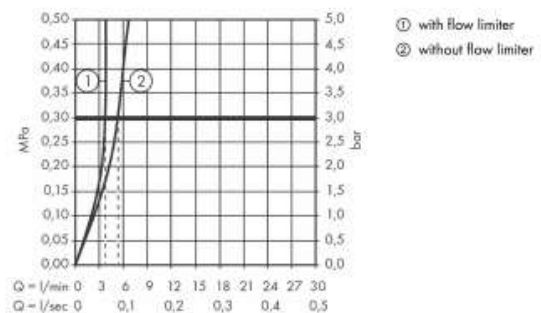

Add-ons :

- 2 x angle valve 1/2 x 3/8 w/ conical nut
- 1 x p-trap

Technology

Flowchart

Flushing of pipe must be done before fittings are installed. Failure to do so voids the warranty.

Follow cleaning instructions and avoid using any harmful chemicals.