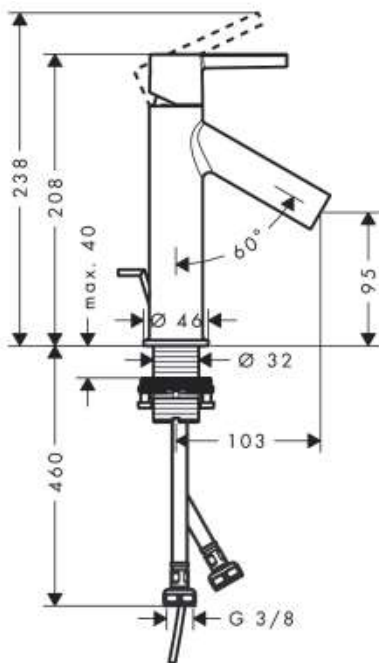

Brand : Axor, Germany
 Name : Starck Single Lever Basin Mixer 100 CoolStart
 Item Code : 10007.000
 Designer : Philippe Starck
 Color / Finish : Chrome
 Dimensions :

Product info:

- consists of: single lever basin mixer, pop-up waste set
- ComfortZone 100
- projection 103 mm
- normal spray
- flow rate at 3 bar: 3,5 l/min
- ceramic cartridge
- temperature limitation adjustable
- suitable for continuous flow water heaters
- cold water in middle position

Add-ons :

- 2 x angle valve 1/2 x 3/8 w/ conical nut
- 1 x p-trap

Technology

Flowchart

Flushing of pipe must be done before fittings are installed. Failure to do so voids the warranty.

Follow cleaning instructions and avoid using any harmful chemicals.