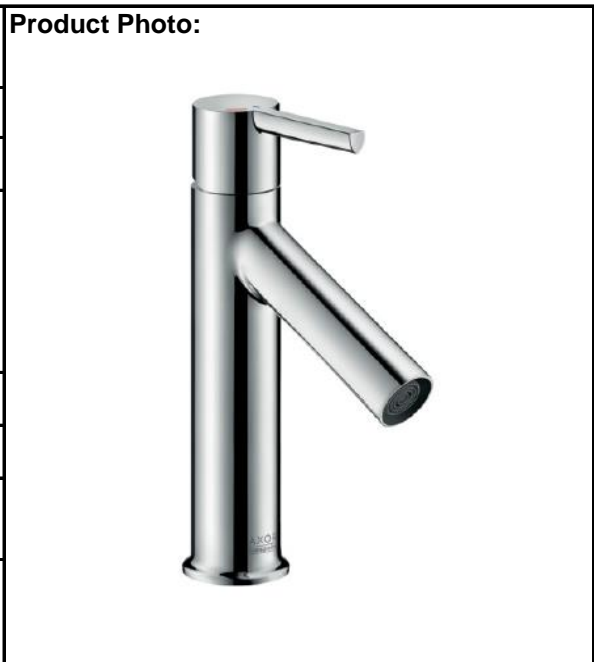

SPECIFICATION SHEET - fittings

BRAND:	AXOR[®]
ORIGIN:	Germany
SERIES:	Starck
PRODUCT DESCRIPTION:	Single lever basin mixer 100 CoolStart • with pop-up waste set G 1 ¼" • ComfortZone 100 • flow rate: 3.5 l/min • normal spray
MODEL No.	10007.000
FINISH/COLOUR:	Chrome-plated
DIMENSIONS:	208mm height 103mm spout projection
OPTIONAL MATCHING PARTS:	2x angle valve ½"x10mm 1x basin waste trap 1¼"