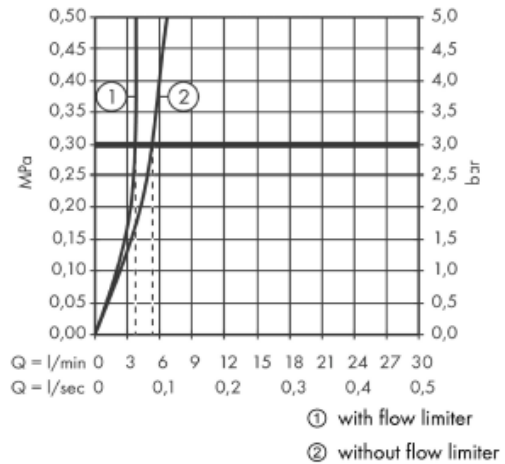

Technical Informations:

REMINDER: Pipe flushing must be done before faucets are installed. Failure to do so voids the warranty.
Do not use cleaners containing abrasive cleansers, ammonia, bleach, acids, waxes, alcohol, solvents or other products not recommended for chrome.
All information is for reference only, installation shall always be based on the actual product delivered.