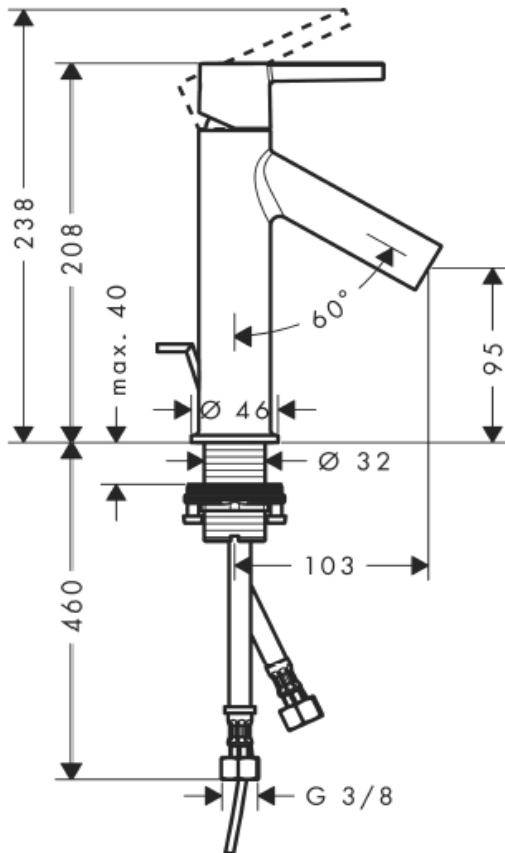

Technical Informations:

REMINDER: Pipe flushing must be done before faucets are installed. Failure to do so voids the warranty.
Do not use cleaners containing abrasive cleansers, ammonia, bleach, acids, waxes, alcohol, solvents or other products not recommended for chrome.
All information is for reference only, installation shall always be based on the actual product delivered.