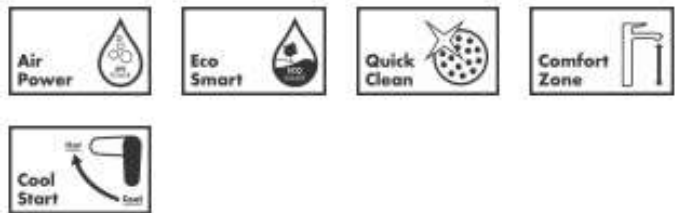

Brand : Axor, Germany
 Name : Starck Single Lever Basin Mixer 100 CoolStart
 Item Code : 10007.000
 Designer : Philippe Starck
 Color / Finish : Chrome
 Dimensions :

Product info:

- consists of: single lever basin mixer, pop-up waste set
- ComfortZone 100
- projection 103 mm
- normal spray
- flow rate at 3 bar: 3,5 l/min
- ceramic cartridge
- temperature limitation adjustable
- suitable for continuous flow water heaters
- cold water in middle position

Add-ons :

- 2 x angle valve 1/2 x 3/8 w/ conical nut
- 1 x p-trap

Technology

Flowchart

Flushing of pipe must be done before fittings are installed. Failure to do so voids the warranty.

Follow cleaning instructions and avoid using any harmful chemicals.