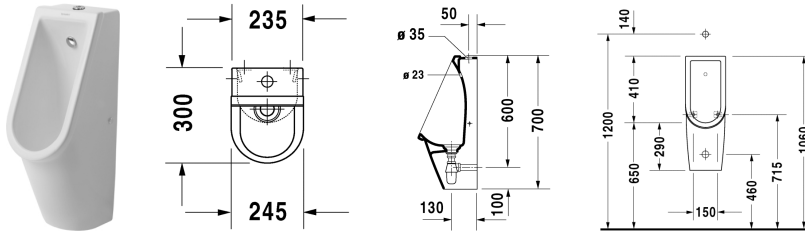

**Urinal # 082625..00 / 082625..07**

|< 245 mm >|

**Starck 3**

Urinal	Dimension	Weight	Order number
visible inlet, without flushing rim			
<b>Colors</b>			
00 White Alpin			
<b>Variant</b>			
	245 x 300 mm	-	082625..00
	245 x 300 mm	-	082625..07

All drawings contain the necessary measurements which are subject to standard tolerances. They are stated in mm and are non-binding. Exact measurements, in particular for customised installation scenarios, can only be taken from the finished ceramic piece.