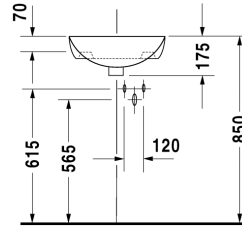

**Handrinse basin corner model Tribeg # 079444..00 / 079444..11**

|< 440 mm >|

**Duraplus**

Handrinse basin corner model Tribeg	Dimension	Weight	Order number
with overflow, with tap platform, 440 mm			
<b>Colors</b>			
00 White Alpin, 47 Pergamon			
<b>Variant</b>			
440 mm ●	440 x 380 mm	6,100 kg	079444..00
440 mm ●	440 x 380 mm	6,100 kg	079444..11
<b>Accessories</b>			
<b>Fixing</b>			
Fixing hooks	-	0,300 kg	005000

All drawings contain the necessary measurements which are subject to standard tolerances. They are stated in mm and are non-binding. Exact measurements, in particular for customised installation scenarios, can only be taken from the finished ceramic piece.