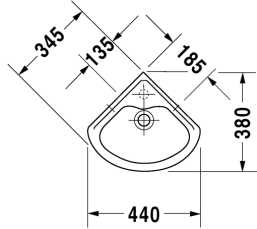

**Handrinse basin corner model Tribeg # 079444..00 / 079444..11**

|< 440 mm >|

**Duraplus**

Handrinse basin corner model Tribeg	Dimension	Weight	Order number
with overflow, with tap platform, 440 mm			
<b>Colors</b>			
00 White Alpin, 47 Pergamon			
<b>Variant</b>			
440 mm ●	440 x 380 mm	6,100 kg	079444..00
440 mm ●	440 x 380 mm	6,100 kg	079444..11
<b>Accessories</b>			
<b>Fixing</b>			
Fixing hooks	-	0,300 kg	005000

All drawings contain the necessary measurements which are subject to standard tolerances. They are stated in mm and are non-binding. Exact measurements, in particular for customised installation scenarios, can only be taken from the finished ceramic piece.