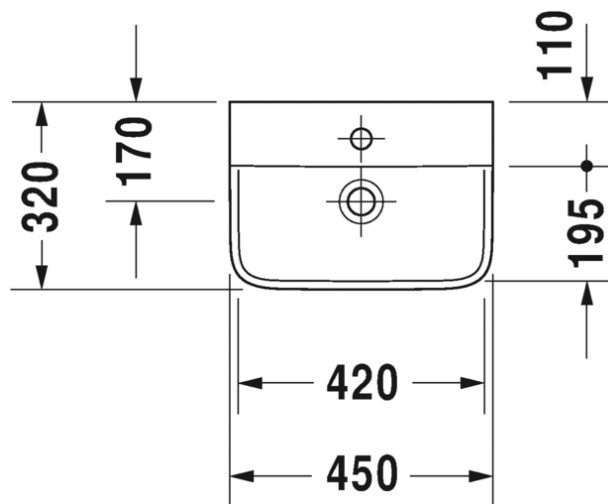

Flushing of pipe must be done before fittings are installed. Failure to do so voids the warranty.

Follow cleaning instructions and avoid using any harmful chemicals.

All information is for reference only. Installation shall always be based on the specs provided with actual delivered items.

For more info, visit www.kuysen.com