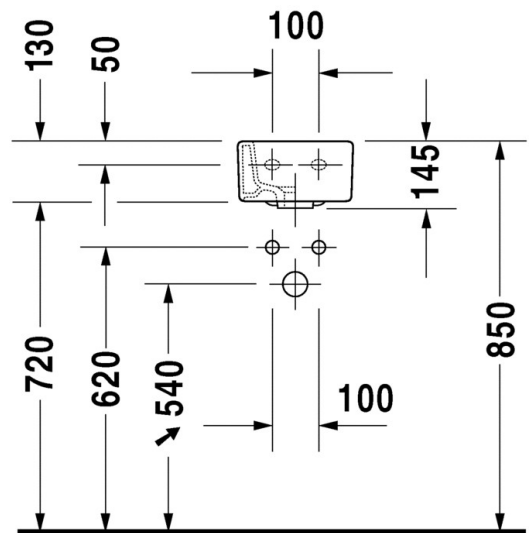

Brand : DURAVIT, Germany  
 Name : Vero Handrinse Basin  
 Item Code : 070225.00001  
 Designer : Duravit  
 Color / Finish: White Alpin  
 Dimensions : Overall (LxWxH in cm)  
 25 x 45 x 13cm

Product info:

- With overflow
- With tap platform
- With WonderGliss

Add-on:

- 1 x 695100.0000 fixing bolts

Flushing of pipe must be done before fittings are installed. Failure to do so voids the warranty.

Follow cleaning instructions and avoid using any harmful chemicals.