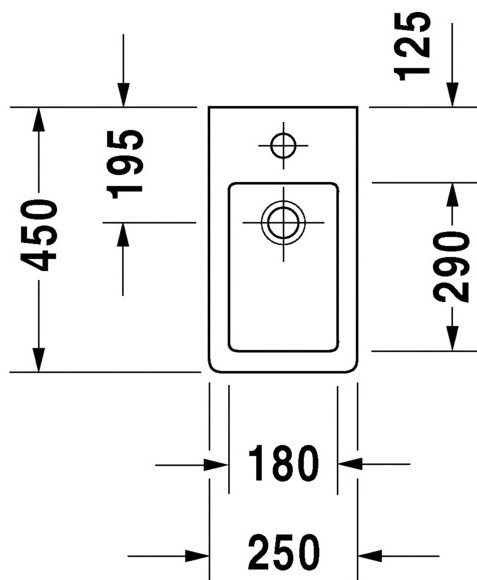

Flushing of pipe must be done before fittings are installed. Failure to do so voids the warranty.

Follow cleaning instructions and avoid using any harmful chemicals.

All information is for reference only. Installation shall always be based on the specs provided with actual delivered items.

For more info, visit www.kuysen.com