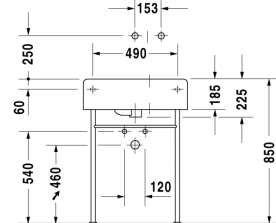

Washbasin # 068560..00 / 068560..11

|< 615 mm >|

Scola

Washbasin	Dimension	Weight	Order number
with overflow, with tap platform, bowl on right side			
Colors			
00 White Alpin			
Variant			
●	615 x 460 mm	24,000 kg	068560..00
●	615 x 460 mm	24,000 kg	068560..11
Accessories			
Metal console	-	2,700 kg	003059
Pop-up basin waste	-	0,500 kg	005031
Design Siphon	-	1,500 kg	005036
Design angle valve	1/2" mm	0,500 kg	003045
Fixing			
Fixing	ø 10 x 140 mm	0,200 kg	695100

All drawings contain the necessary measurements which are subject to standard tolerances. They are stated in mm and are non-binding. Exact measurements, in particular for customised installation scenarios, can only be taken from the finished ceramic piece.