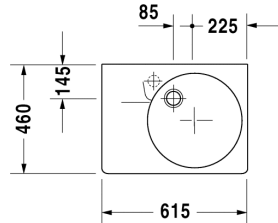

Washbasin # 068560..00 / 068560..11

|< 615 mm >|

Scola

Washbasin	Dimension	Weight	Order number
with overflow, with tap platform, bowl on right side			
Colors			
00 White Alpin			
Variant			
●	615 x 460 mm	24,000 kg	068560..00
●	615 x 460 mm	24,000 kg	068560..11
Accessories			
Metal console	-	2,700 kg	003059
Pop-up basin waste	-	0,500 kg	005031
Design Siphon	-	1,500 kg	005036
Design angle valve	1/2" mm	0,500 kg	003045
Fixing			
Fixing	ø 10 x 140 mm	0,200 kg	695100

All drawings contain the necessary measurements which are subject to standard tolerances. They are stated in mm and are non-binding. Exact measurements, in particular for customised installation scenarios, can only be taken from the finished ceramic piece.