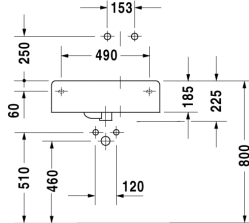

Washbasin # 068560..00 / 068560..11

|< 615 mm >|

Scola

Washbasin	Dimension	Weight	Order number
with overflow, with tap platform, bowl on right side			
Colors			
00 White Alpin			
Variant			
●	615 x 460 mm	24,000 kg	068560..00
●	615 x 460 mm	24,000 kg	068560..11
Accessories			
Metal console	-	2,700 kg	003059
Pop-up basin waste	-	0,500 kg	005031
Design Siphon	-	1,500 kg	005036
Design angle valve	1/2" mm	0,500 kg	003045
Fixing			
Fixing	ø 10 x 140 mm	0,200 kg	695100

All drawings contain the necessary measurements which are subject to standard tolerances. They are stated in mm and are non-binding. Exact measurements, in particular for customised installation scenarios, can only be taken from the finished ceramic piece.