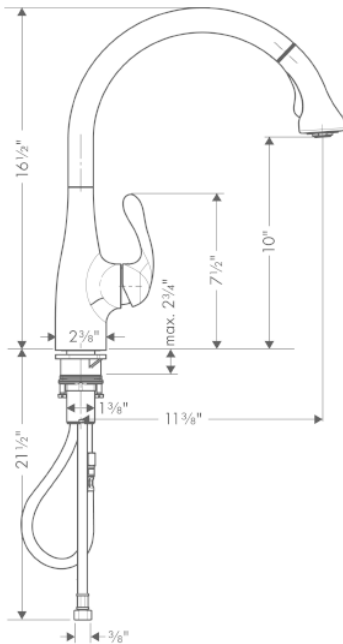

SPECIFICATION SHEET - fittings

BRAND:	hansgrohe	Product Photo:
ORIGIN:	Germany	
SERIES:	Sink Mixers	
PRODUCT DESCRIPTION:	Allegra E Semi-Arc Single lever kitchen mixer w/ pull-out dual sprays • Flow rate: 10 l./min. at 3 bar • Flow pressure; 1~5 bar (15~70 psi)	
MODEL No.	06460 000	
FINISH/COLOUR:	Chrome-plated	
DIMENSIONS:		
OPTIONAL MATCHING PARTS:	2x Angle valve 1/2"x 9/16"	

Technical Informations: Suitable for continous flow water heater

REMINDER:	Pipe flushing must be done before faucets are installed. Failure to do so voids the warranty. Do not use cleaners containing abrasive cleansers, ammonia, bleach, acids, waxes, alcohol, solvents or other products not recommended for chrome. All information is for reference only, installation shall always be based on the actual product delivered.