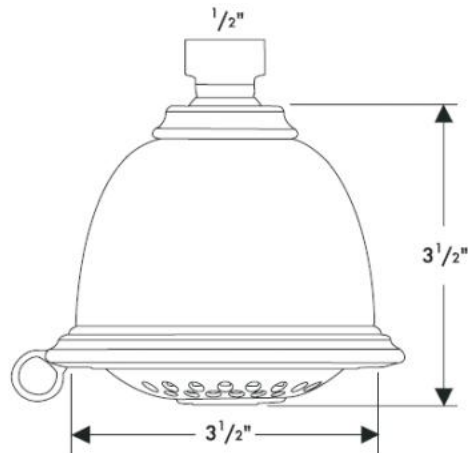

SPECIFICATION SHEET - fittings

BRAND:	hansgrohe	Product Photo:
ORIGIN:	Germany	
SERIES:	Solaris	
PRODUCT DESCRIPTION:	Croma C75 2jet Overhead shower	
MODEL No.	06126 000	
FINISH/COLOUR:	Chrome-plated	
DIMENSIONS:		
OPTIONAL MATCHING PARTS:	27411000 Shower arm	

Technical Informations: Suitable for continous flow water heater

REMINDER:	Pipe flushing must be done before faucets are installed. Failure to do so voids the warranty.
	Do not use cleaners containing abrasive cleansers, ammonia, bleach, acids, waxes, alcohol, solvents or other products not recommended for chrome.
	All information is for reference only, installation shall always be based on the actual product delivered.