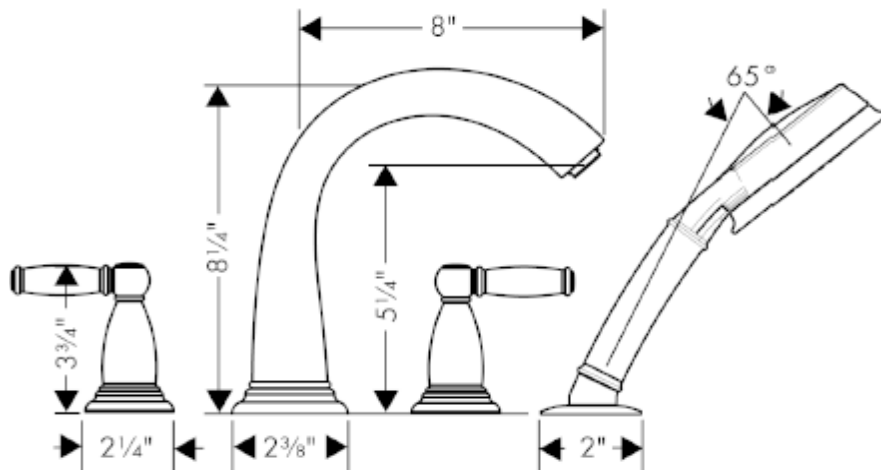

SPECIFICATION SHEET - fittings

BRAND:	hansgrohe	Product Photo:
ORIGIN:	Germany	
SERIES:	Swing C	
PRODUCT DESCRIPTION:	Trim set for rim mounted 4-hole tub mixer with extrctable handshower	
MODEL No.	06123 920	
FINISH/COLOUR:	Rubber Bronze	
DIMENSIONS:		
OPTIONAL MATCHING PARTS:	06646000 rough-in for 4-hole tub mixer	

Technical Informations: Suitable for continous flow water heater

REMINDER: Pipe flushing must be done before faucets are installed. Failure to do so voids the warranty.
Do not use cleaners containing abrasive cleansers, ammonia, bleach, acids, waxes, alcohol, solvents or other products not recommended for chrome.
All information is for reference only, installation shall always be based on the actual product delivered.