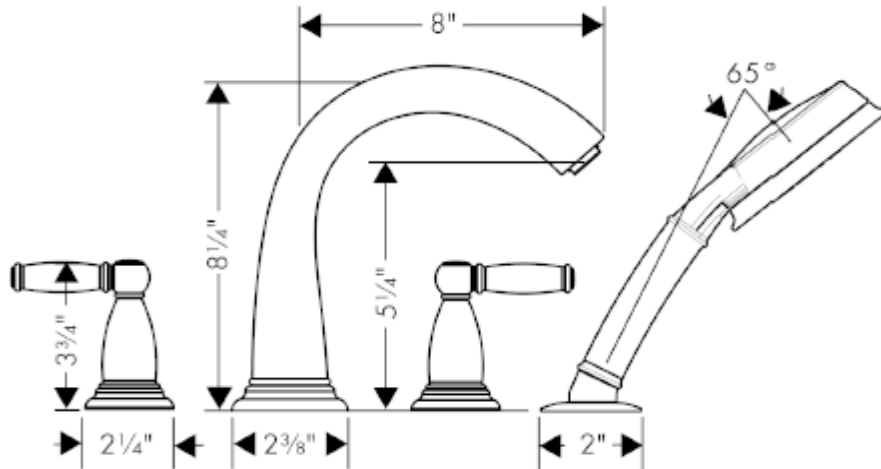

SPECIFICATION SHEET - fittings

BRAND:	hansgrohe	Product Photo:
ORIGIN:	Germany	
SERIES:	Swing C	
PRODUCT DESCRIPTION:	Trim set for rim mounted 4-hole tub mixer with extrctable handshower	
MODEL No.	06123 820	
FINISH/COLOUR:	Brushed Nickel	
DIMENSIONS:		
OPTIONAL MATCHING PARTS:	06646000 rough-in for 4-hole tub mixer	

Technical Informations: Suitable for continous flow water heater

REMINDER: Pipe flushing must be done before faucets are installed. Failure to do so voids the warranty.
Do not use cleaners containing abrasive cleansers, ammonia, bleach, acids, waxes, alcohol, solvents or other products not recommended for chrome.
All information is for reference only, installation shall always be based on the actual product delivered.