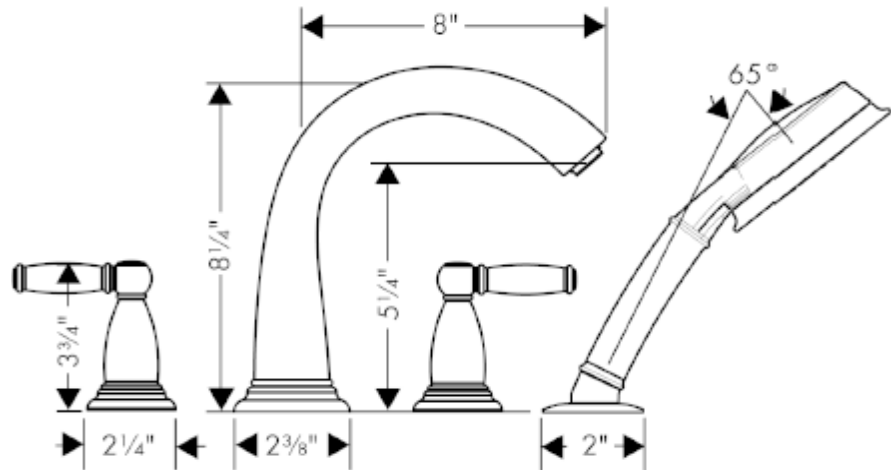

SPECIFICATION SHEET - fittings

BRAND:	hansgrohe	Product Photo:
ORIGIN:	Germany	
SERIES:	Swing C	
PRODUCT DESCRIPTION:	Trim set for rim mounted 4-hole tub mixer with extrctable handshower	
MODEL No.	06123 000	
FINISH/COLOUR:	Polished Chrome	
DIMENSIONS:		
OPTIONAL MATCHING PARTS:	06646 000 rough-in for 4-hole tub mixer	

Technical Informations: Suitable for continous flow water heater

REMINDER: Pipe flushing must be done before faucets are installed. Failure to do so voids the warranty.
Do not use cleaners containing abrasive cleansers, ammonia, bleach, acids, waxes, alcohol, solvents or other products not recommended for chrome.
All information is for reference only, installation shall always be based on the actual product delivered.