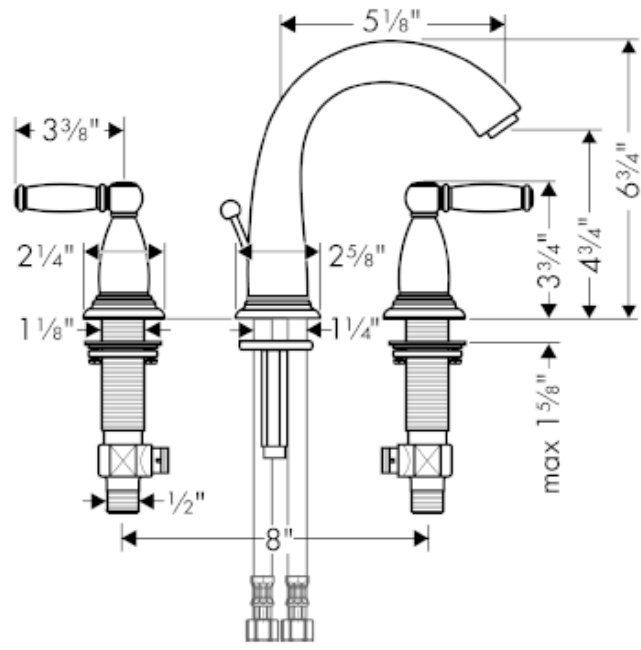

SPECIFICATION SHEET - fittings

BRAND:	hansgrohe	Product Photo:
ORIGIN:	Germany	
SERIES:	Swing C	
PRODUCT DESCRIPTION:	3-hole 2 lever handles widespread basin faucet with pop-up assembly • Flow rate: 5.5 l./min. at 3 bar • Flow pressure; 1~5 bar (15~70 psi)	
MODEL No.	06117 820	
FINISH/COLOUR:	Brushed Nickel	
DIMENSIONS:		
OPTIONAL MATCHING PARTS:	2x angle valve 1/2"x3/8" 2x Flexible hose 9/16" x1/2"x12" 1x basin waste trap	

Technical Informations: Suitable for continous flow water heater

REMINDER:	Pipe flushing must be done before faucets are installed. Failure to do so voids the warranty. Do not use cleaners containing abrasive cleansers, ammonia, bleach, acids, waxes, alcohol, solvents or other products not recommended for chrome. All information is for reference only, installation shall always be based on the actual product delivered.