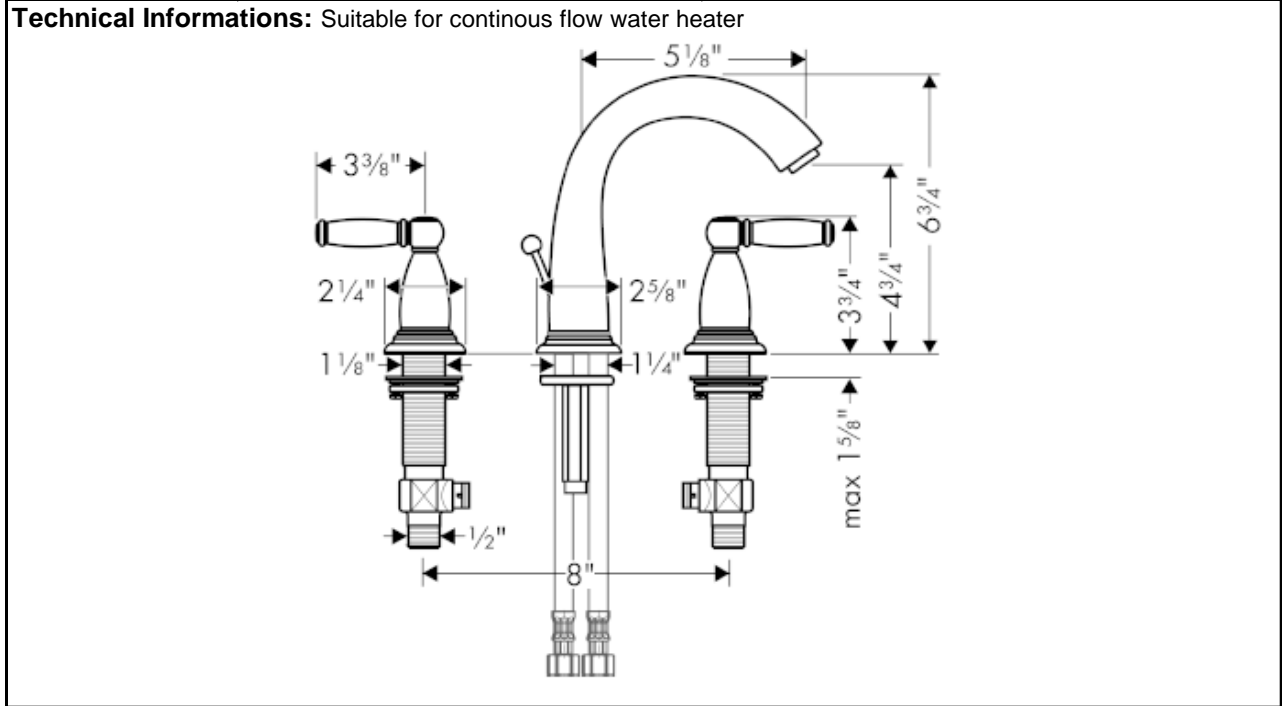

SPECIFICATION SHEET - fittings

BRAND:	hansgrohe	Product Photo: 
ORIGIN:	Germany	
SERIES:	Swing C	
PRODUCT DESCRIPTION:	3-hole 2 lever handles widespread basin faucet with pop-up assembly • Flow rate: 5.5 l./min. at 3 bar • Flow pressure; 1~5 bar (15~70 psi)	
MODEL No.	06117 000	
FINISH/COLOUR:	Polished Chrome	
DIMENSIONS:		
OPTIONAL MATCHING PARTS:	2x angle valve 1/2"x3/8" 2x Flexible hose 9/16" x1/2"x12" 1x basin waste trap	