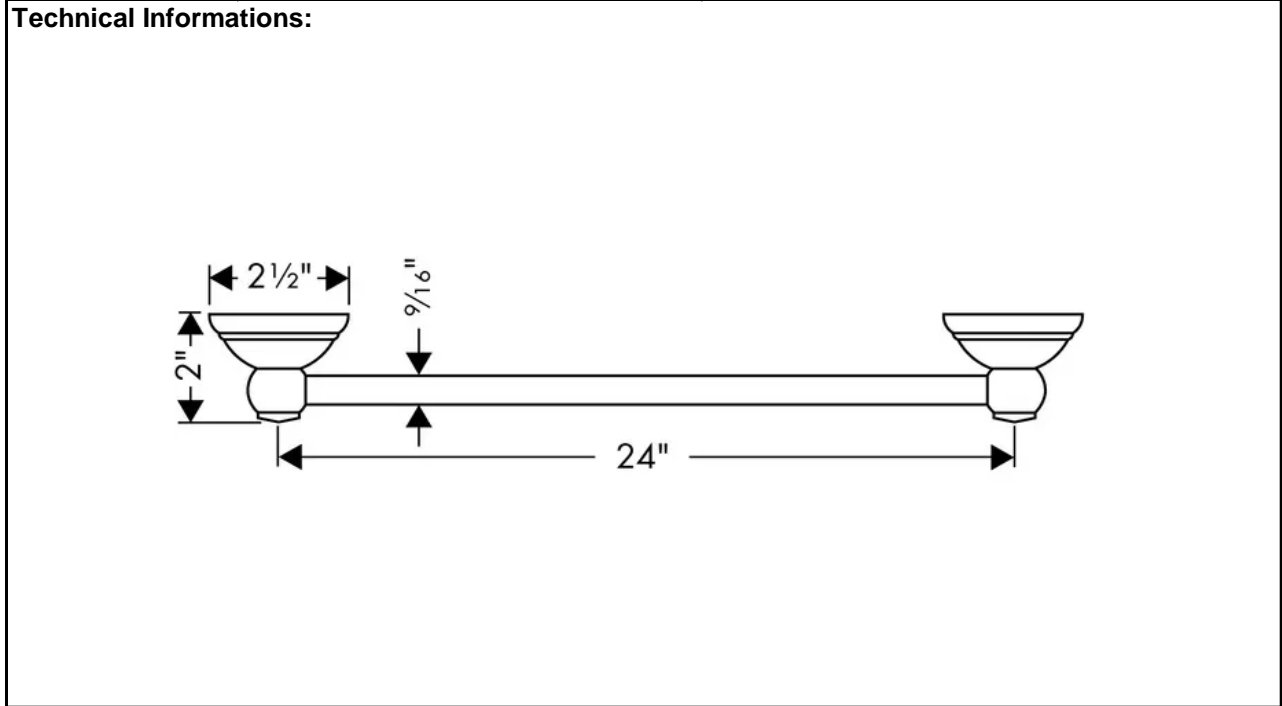

SPECIFICATION SHEET - bathroom accessories

| | | |
|---------------------------------|-------------------------------|---|
| BRAND: | hansgrohe | Product Photo:  |
| ORIGIN: | Germany | |
| SERIES: | C bathroom accessories | |
| PRODUCT DESCRIPTION: | Towel bar 600mm | |
| MODEL No. | 06098 830 | |
| FINISH/COLOUR: | Polished Nickel | |
| DIMENSIONS: | | |
| OPTIONAL MATCHING PARTS: | | |