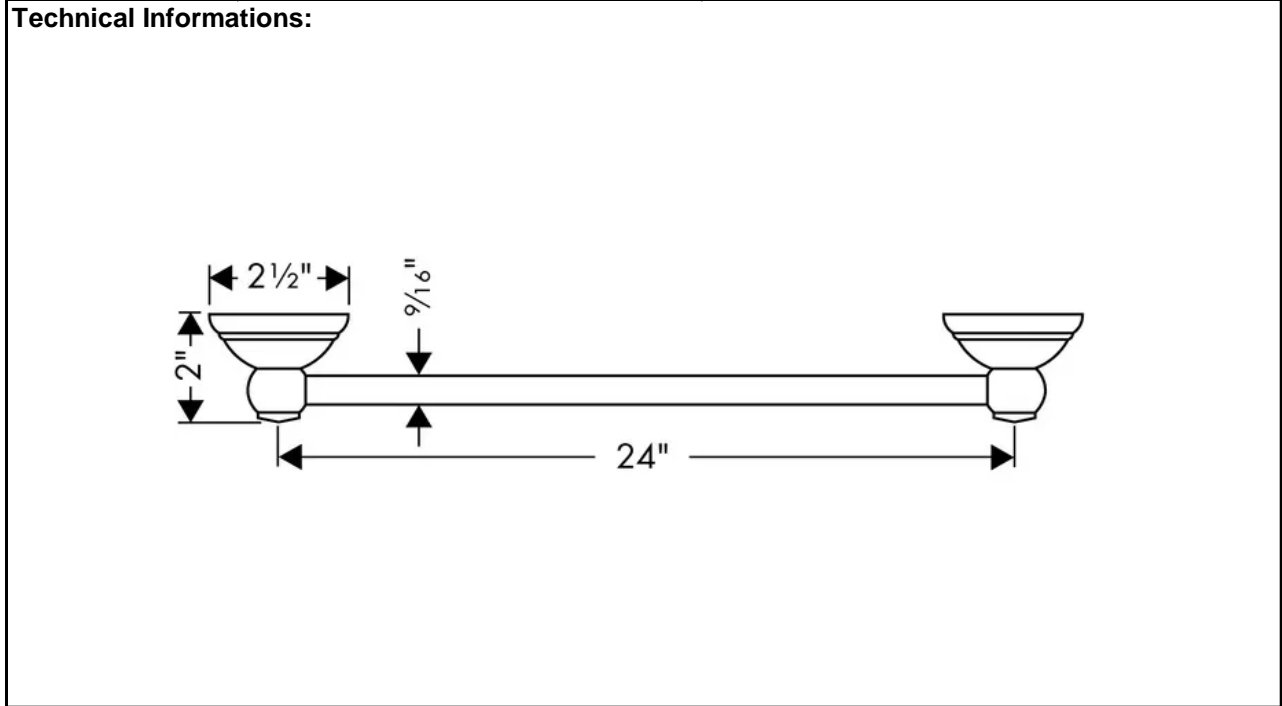

**SPECIFICATION SHEET - bathroom accessories**

<b>BRAND:</b>	<b>hansgrohe</b>	<b>Product Photo:</b> 
<b>ORIGIN:</b>	Germany	
<b>SERIES:</b>	<b>C bathroom accessories</b>	
<b>PRODUCT DESCRIPTION:</b>	Towel bar 600mm	
<b>MODEL No.</b>	06098 820	
<b>FINISH/COLOUR:</b>	Brushed Nickel	
<b>DIMENSIONS:</b>		
<b>OPTIONAL MATCHING PARTS:</b>		